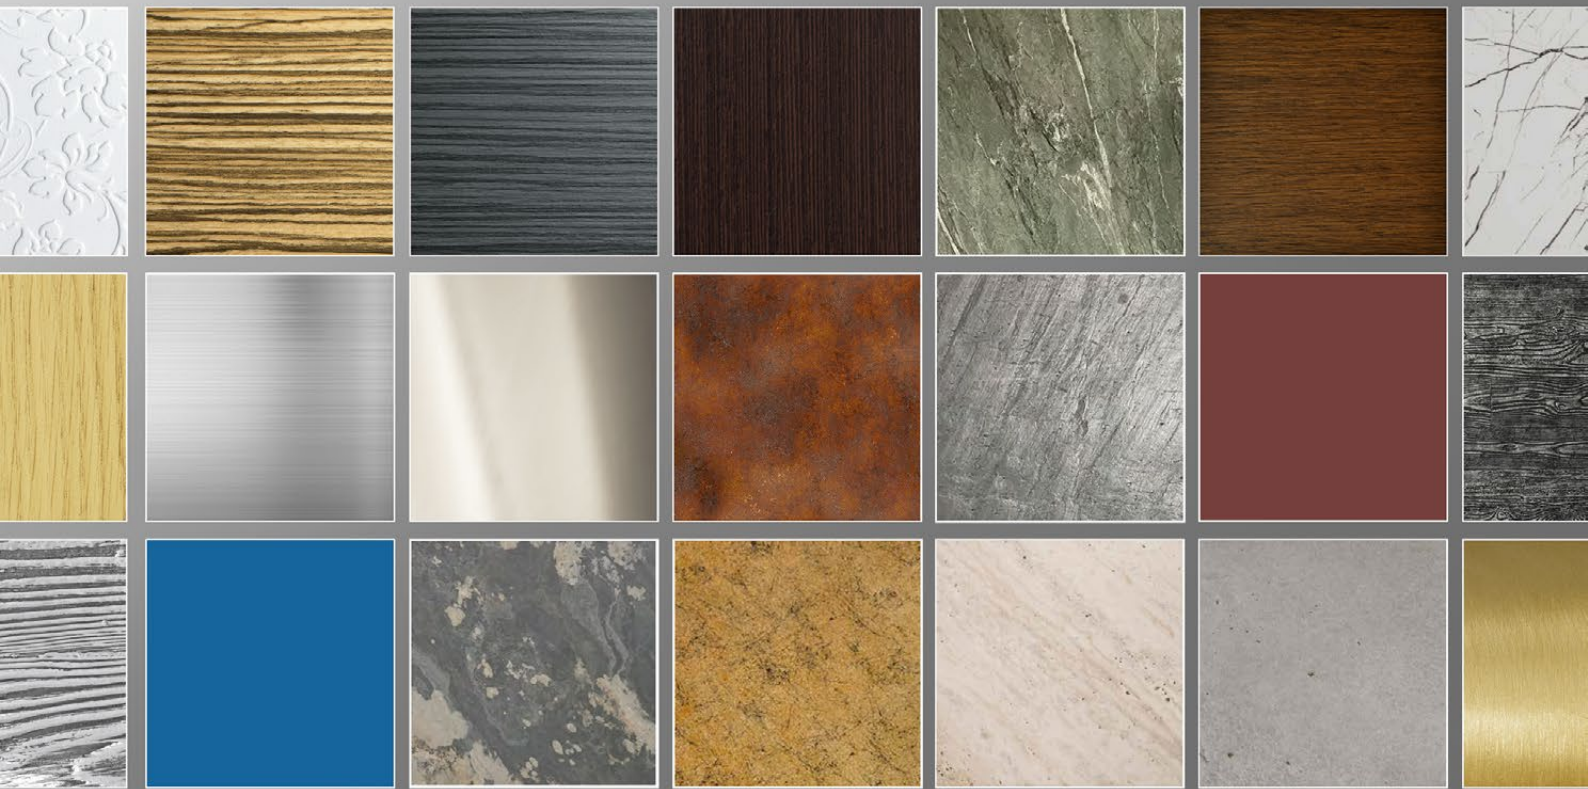

Conca de Barberà, 6 - Pol. Ind. Pla de la Bruguera
E-08211 Castellar del Vallès (Barcelona) Spain

+ 34 93 715 99 88

airtecnics@airtecnics.com

www.airtecnics.com

NOFCAT05025 2025R0

We reserve the right to modify design and specifications without prior notice.