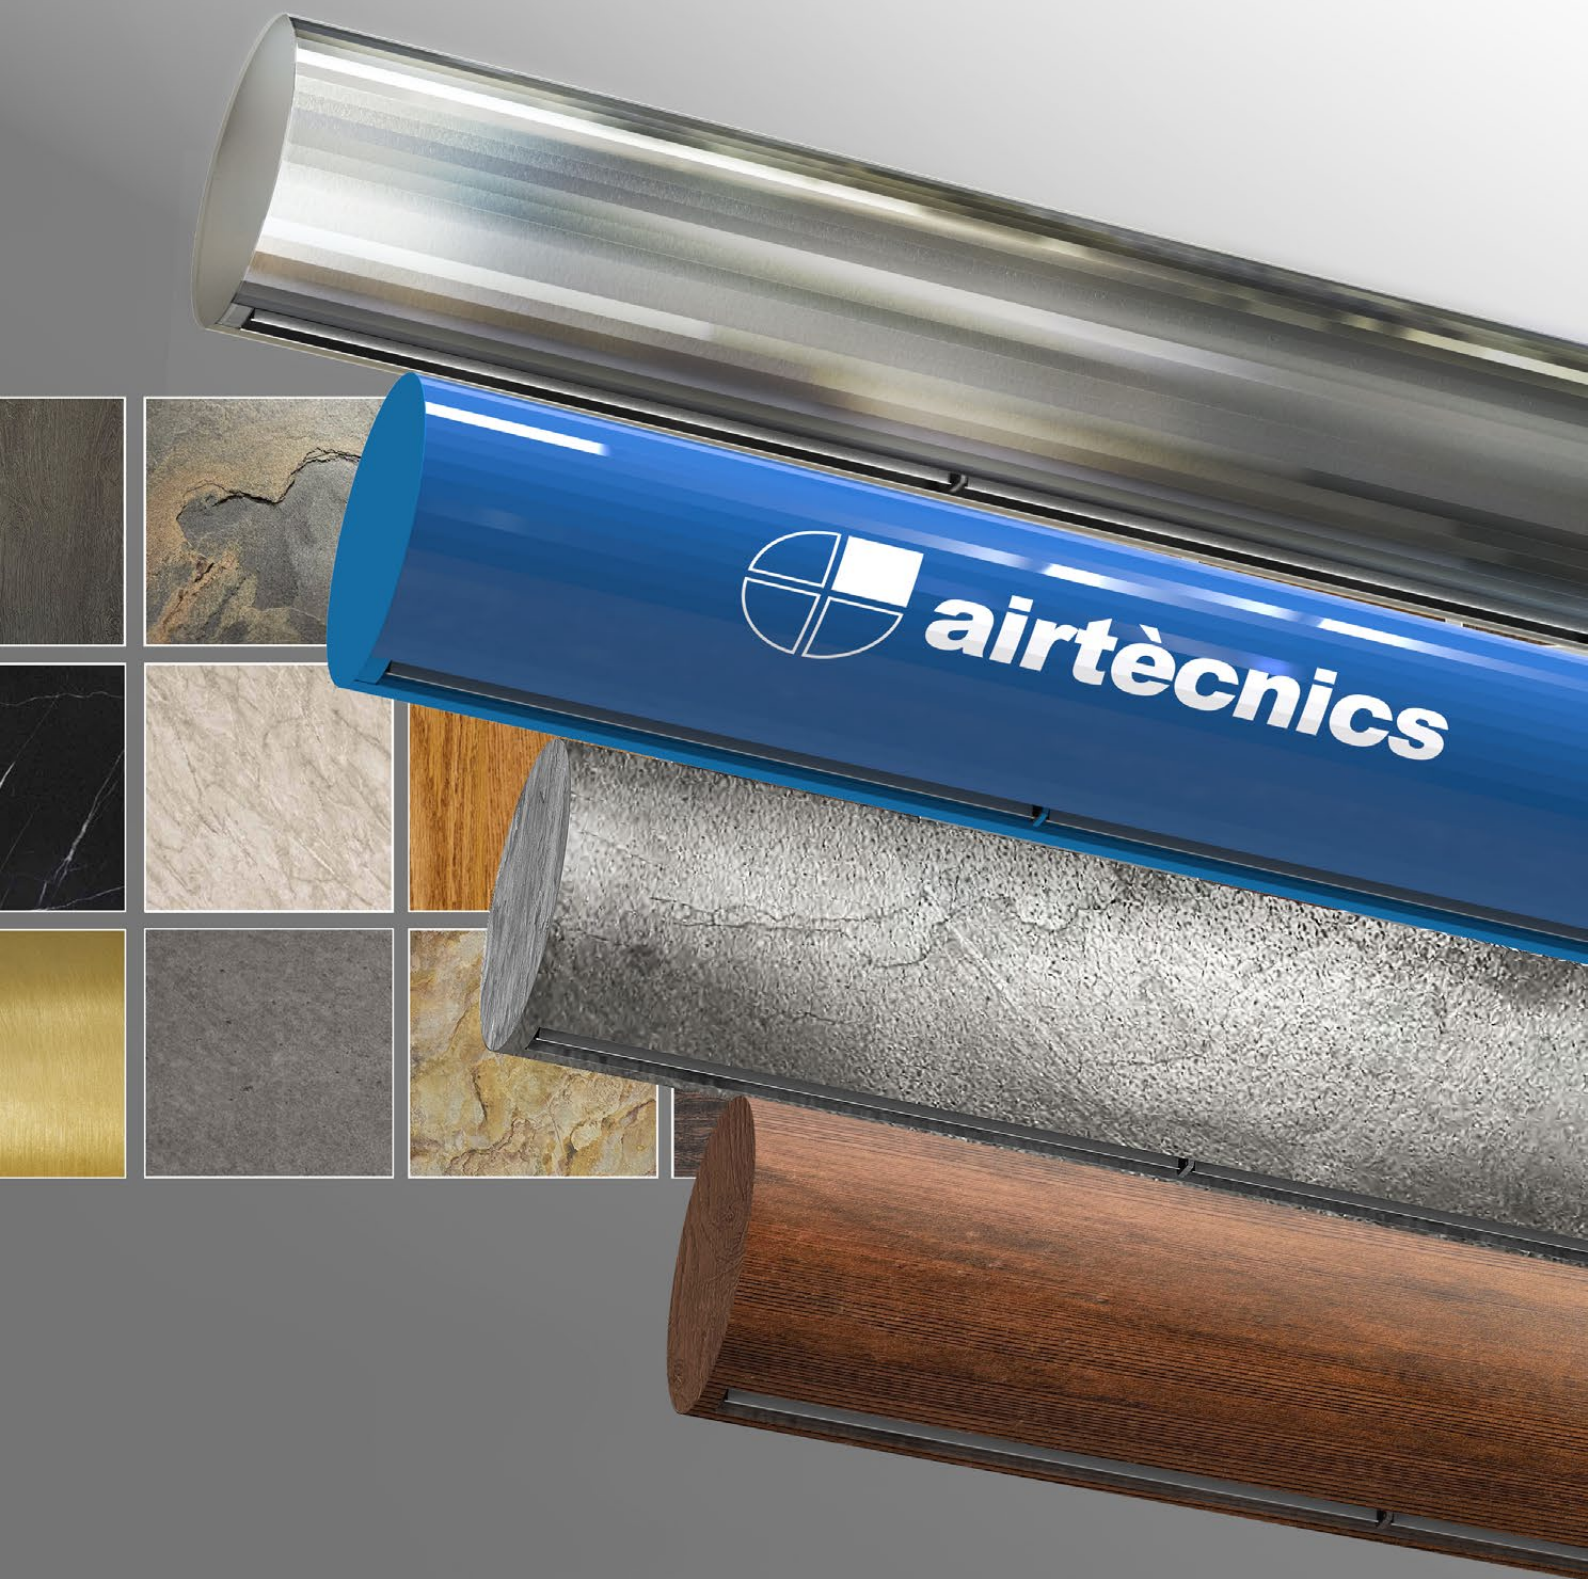

rund

FINISHES catalogue

RUND Air Curtain

The decorative cylindrical

Decorative air curtain RUND, cylindrical in shape, is ideal for entrances and buildings where class, elegance and majesty is required.

Vertically installed on one or both sides of the door; horizontally above the entrance or encompassing large distances, RUND air curtains integrate seamlessly with the surrounding environment as an architectural column element.

This air curtain has a wide range of accessories and configurations to suit any need that requires. With stainless steel cylindrical arms to the wall or ceiling, goalposts over the door, suspended with steel rods or vertical standing, versatility makes each installation “sui generis”.

With self-supporting steel frame panels and two designs of covers available: In faceted shape, or smooth. Finished in epoxy-polyester paint RAL 9016 white or gray RAL 9006 as standard. Other colors or stainless steel finishes available under request.

Material: Bodaq adhesive patterns

Natural Stone Line

Siver Grey / Falling Leaves / Nero

smooth covers recommended

It is an exclusive, high-quality finish, made from an innovative, ultra-thin coating of natural stone, recreating the world's most beautiful stone blocks. Each piece is unique and handcrafted.