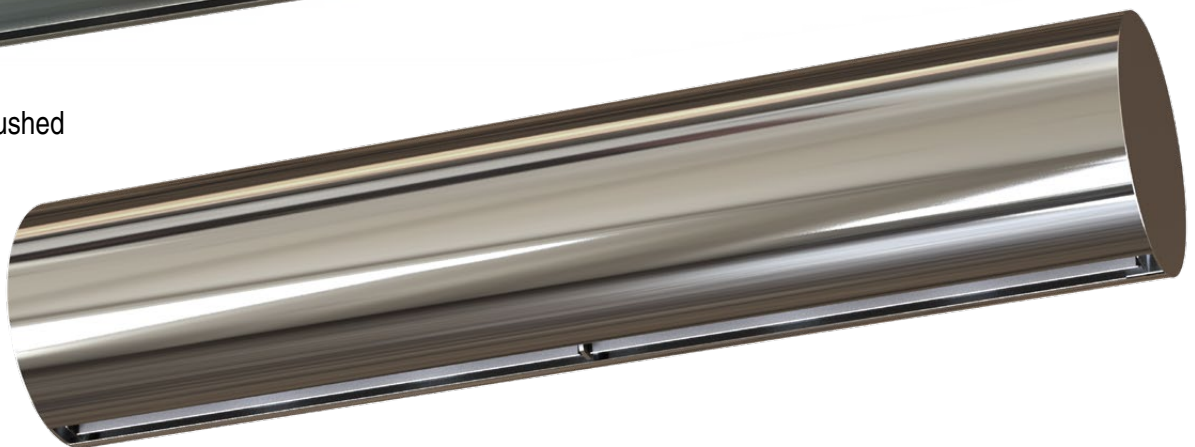

S/S Polished

Stainless Steel Line provides different surface finishes, from satin to polished (mirror effect). A unique, aesthetic material highly chosen by architects and interior designers.