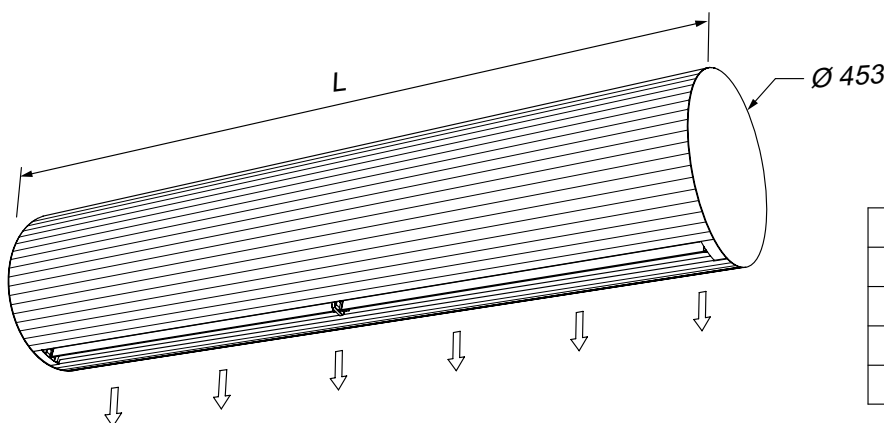

RUND Air Curtain

The decorative cylindrical

Decorative air curtain RUND, cylindrical in shape, is ideal for entrances and buildings where class, elegance and majesty is required.

Vertically installed on one or both sides of the door; horizontally above the entrance or encompassing large distances, RUND air curtains integrate seamlessly with the surrounding environment as an architectural column element.

This air curtain has a wide range of accessories and configurations to suit any need that requires. With stainless steel cylindrical arms to the wall or ceiling, goalposts over the door, suspended with steel rods or vertical standing, versatility makes each installation “sui generis”.

With self-supporting steel frame panels and two designs of covers available: In faceted shape, or smooth. Finished in epoxy-polyester paint RAL 9016 white or gray RAL 9006 as standard. Other colors or stainless steel finishes available under request.

And now, as a great novelty, also available for RUND a wide range of innovative wraparound sheets with multiple patterns and textures, simulating architectural finishes such as stone, wood, marble or rustic metals.

Architectural integration had never been so perfect.

	L
Rund 1000	1025
Rund 1500	1525
Rund 2000	2030
Rund 2500	2530
Rund 3000	2980