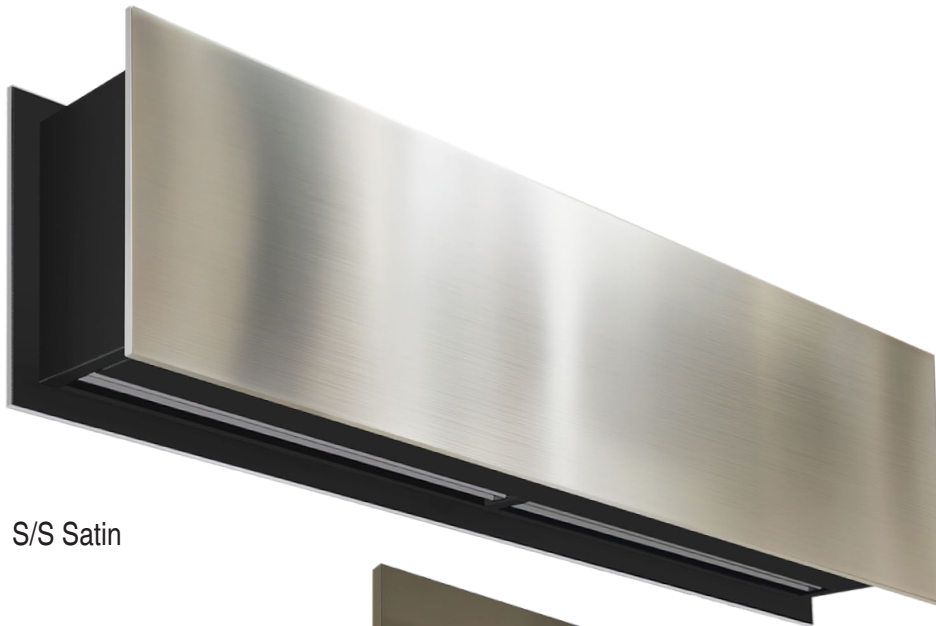

1 Aluminum Anodized

2 Black RAL 9005

3 White RAL 9016

4 RAL Colors Palette

Material: Aluminum Anodized, RAL Palette

Stainless Steel Line

S/S Satin

S/S Polished (Mirror Effect)

Stainless Steel Line provides different surface finishes, from satin to polished (mirror effect). A unique, aesthetic material highly chosen by architects and interior designers.

1 S/S Satin

2 S/S Polished

Material: Stainless Steel

Signage Line

Informative Signage

Exit Sign and Clocks

Signage Line is the perfect example of multifunctional versatility. ZEN panels allow the placement of informative graphics and multiple applications acting as an active architectural signage element.