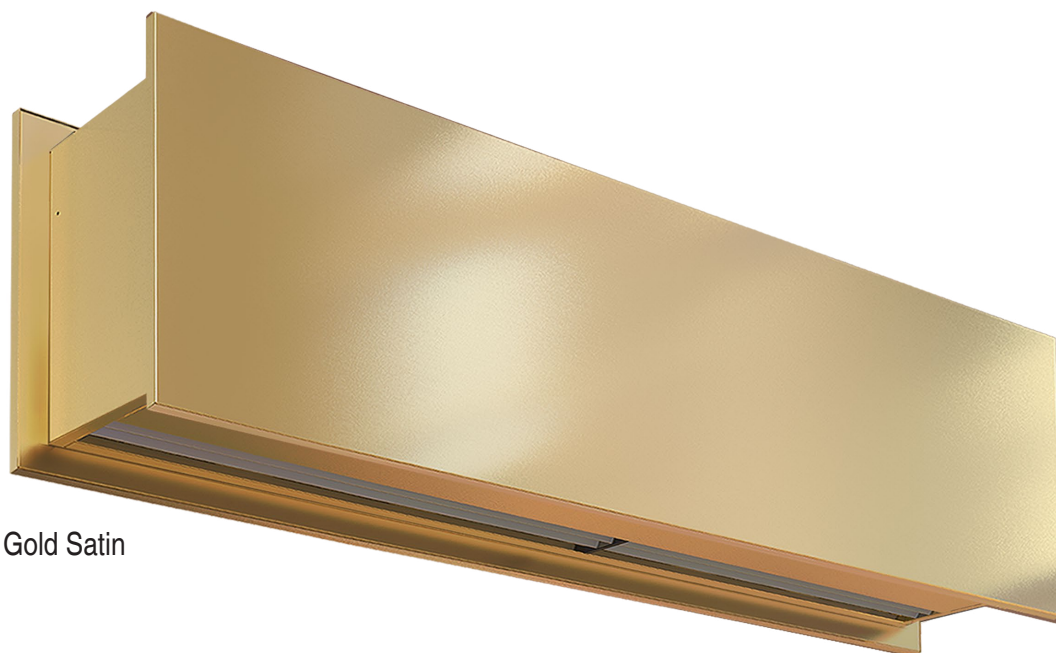

Material: Stainless Steel

Signage Line

Informative Signage

Exit Sign and Clocks

Signage Line is the perfect example of multifunctional versatility. ZEN panels allow the placement of informative graphics and multiple applications acting as an active architectural signage element.

Lettering Line allows the placement of multiple kinds of 3D letters and messages in different materials, either corporate or decorative, allowing backlit luminary applications.

1 Lettering

2 Luminary Applications

Material: PVC, Methacrylate, Luminary applications, etc.

Image Line

Cut Vinyl Logo

Full Panel Vinyl Images

Image Line provides infinite graphic customization possibilities. Corporate or creative panel decoration, either using cut vinyls or full panel images. How far does your imagination go?

**1** Logotypes**2** Ornaments**3** Full Panel Images

Material: Vinyl

Decorative Metals Line

Gold Satin

Decorative Metals Line provides an elegant and luxurious finish thanks to the sobriety of stainless steel and other decorative metals. It offers the possibility to customize stainless steel surfaces with many colors, textures, polished or acid etching.