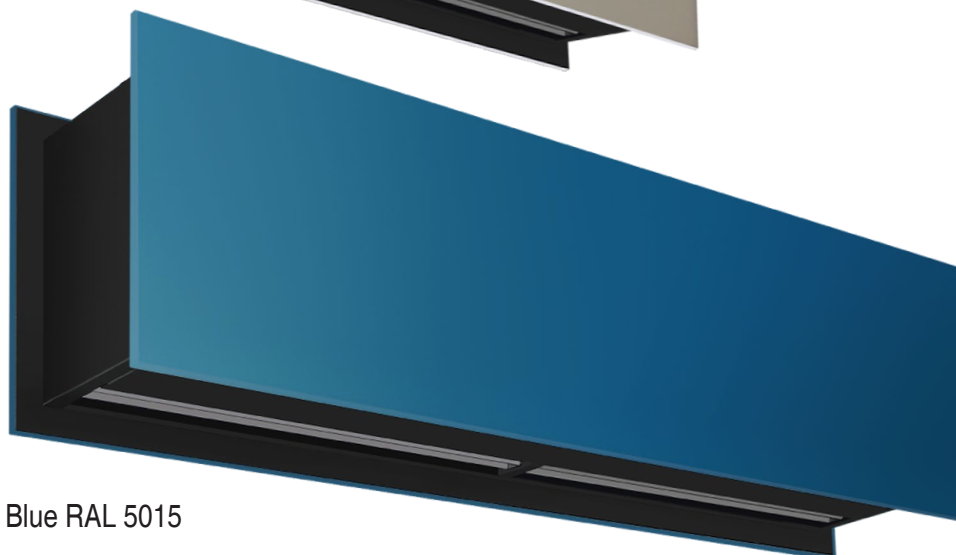

Aluminum Anodized

Blue RAL 5015

Standard Line includes by default the anodized aluminum panels finish.

Optionally, there is the possibility of color painting customization, either the panels or the whole casing.