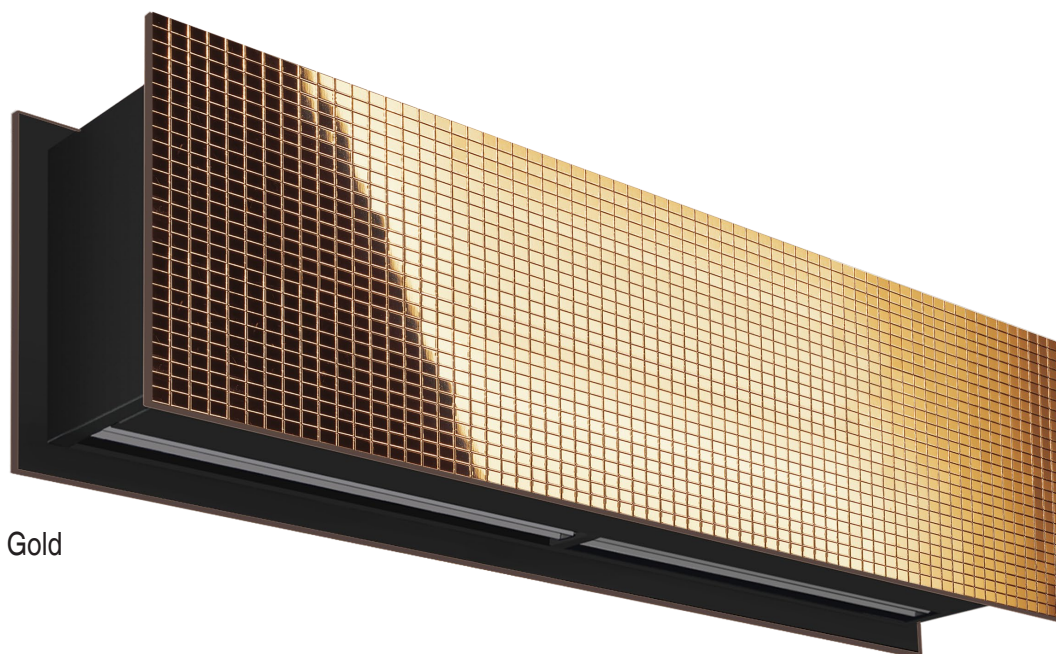

Decorative, minimalist and elegant, the new ZEN air curtain makes it the favorite of architects and designers to include in their projects. Apart from seamlessly integrate into any space, ZEN can become an active part of the decor and premises ambience offering more features than a standard air curtain.

Stainless Steel Line provides different surface finishes, from satin to polished (mirror effect). A unique, aesthetic material highly chosen by architects and interior designers.

1 S/S Satin

2 S/S Polished

1 Pearl

2 Gray

3 Smoke

4 Winter

5 Emerald

6 Autumn Brown

7 Autumn Red

8 Rose

Material: Microcement Coating

Kaleido Line

Gold

Kaleido Line mirror tiled surfaces with a stylish mosaic look, perfect for the decoration of exclusive fashion and glamour environments.

**1** Gold**2** Silver**3** Anthracite**4** Ice Blue**5** Sky Blue**6** MSC Silver**7** Galaxy Silver**8** Rhombus Silver