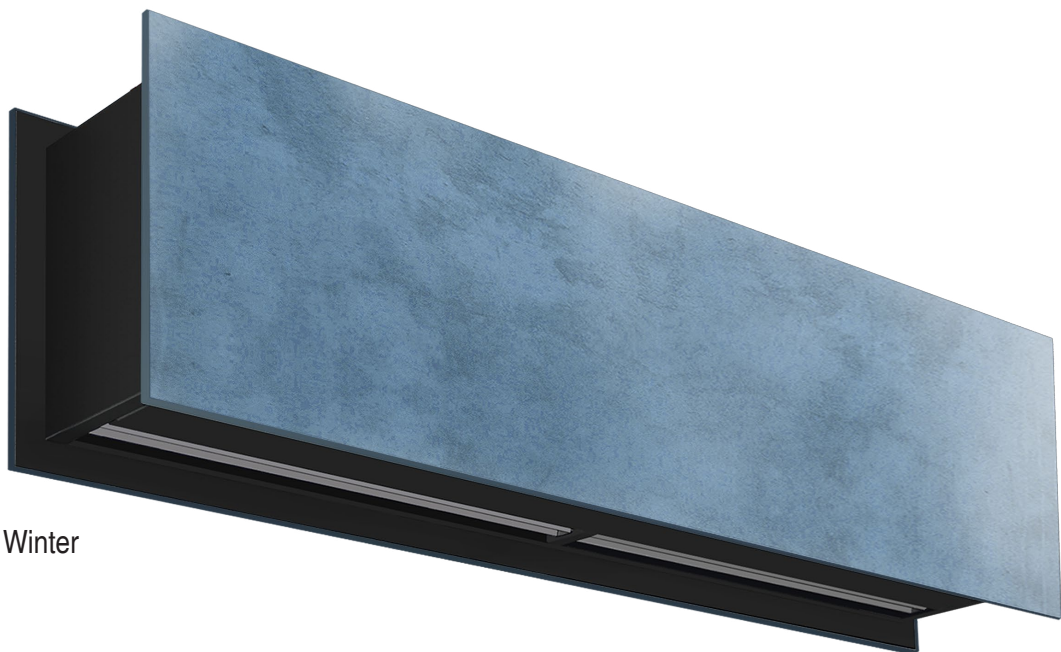

Stucco Line

Stucco Line enables the creation of unique designs distinguished by its elegance and a perfect integration with interior design and architecture.