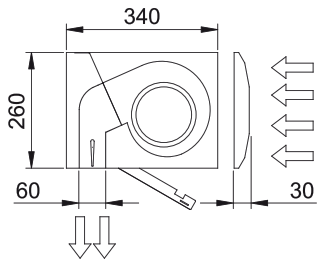

- Specially recommended in applications with extrem cold and/or humidity and/or corrosion conditions.
- Self-supporting casing construction made of galvanized steel plate, finished in structural epoxy-polyester painting white colour RAL9016 as standard. Other colours or stainless steel are available on request.
- Large faceted inlet grille avoiding intensive maintenance. Also available with flat micro-perforated inlet grille, more elegant for commercial doors where heating is not needed.
- Anodized aluminium outlet vanes, airfoil shaped, adjustable from 0 to 15° each side.
- Double-inlet centrifugal fans driven by an external rotor motor and low noise level with special IP55 protection made by: sealed bearings, encapsulate stator and wire sealed with silicone. 5-speed selector.
- Includes IP55 waterproof case for electronic components and transformer and all wire connections, including IP68 press releases.
- IMPORTANT: The electronic and transformer waterproof case cannot be assembled inside the air curtain. The customer should look for a place outside the air curtain. The dimensions of this case are 170x225x150mm.
- Includes Plug&Play control with 7m RJ45 cable and infrared remote control. Optional: Clever control (programmable, automatic, intelligent, energy saving, Modbus RTU for BMS...)

Προδιαγραφές

50Hz

Μοντέλο	Ονομαστική ροή αέρα (m ³ /h)	Συνιστώμενο ύψος εγκατάστασης (m)
KM 1000 A IP55	1700	2,5-3,5
KM 1500 A IP55	2550	2,5-3,5
KM 2000 A IP55	3400	2,5-3,5
KM 2500 A IP55	4250	2,5-3,5
KM 3000 A IP55	5100	2,5-3,5
KG 1000 A IP55	2400	3-4
KG 1500 A IP55	3200	3-4
KG 2000 A IP55	4800	3-4
KG 2500 A IP55	5600	3-4
KG 3000 A IP55	6400	3-4

ΔΙΑΣΤΑΣΕΙΣ

L	A	B
1000	920	-
1500	1420	710
2000	1920	960
2500	2420	1210
3000	2920	1460