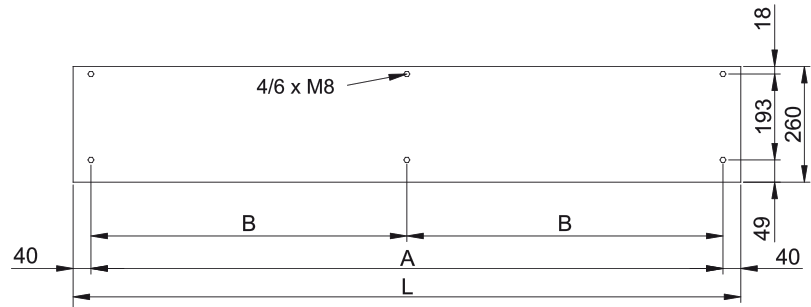

- Specially recommended in applications with extrem cold and/or humidity and/or corrosion conditions.
- Self-supporting casing construction made of galvanized steel plate, finished in structural epoxy-polyester painting white colour RAL9016 as standard. Other colours or stainless steel are available on request.
- Large faceted inlet grille avoiding intensive maintenance. Also available with flat micro-perforated inlet grille, more elegant for commercial doors where heating is not needed.
- Anodized aluminium outlet vanes, airfoil shaped, adjustable from 0 to 15° each side.
- Double-inlet centrifugal fans driven by an external rotor motor and low noise level with special IP55 protection made by: sealed bearings, encapsulate stator and wire sealed with silicone. 5-speed selector.
- Includes IP55 waterproof case for electronic components and transformer and all wire connections, including IP68 press releases.
- IMPORTANT: The electronic and transformer waterproof case cannot be assembled inside the air curtain. The customer should look for a place outside the air curtain. The dimensions of this case are 170x225x150mm.
- Includes Plug&Play control with 7m RJ45 cable and infrared remote control. Optional: Clever control (programmable, automatic, intelligent, energy saving, Modbus RTU for BMS...)

Προδιαγραφές

50Hz

Μοντέλο	Ονομαστική ροή αέρα (m ³ /h)	Συνιστώμενο ύψος εγκατάστασης (m)
KM 1000 A IP55	1700	2,5-3,5
KM 1500 A IP55	2550	2,5-3,5
KM 2000 A IP55	3400	2,5-3,5
KM 2500 A IP55	4250	2,5-3,5
KM 3000 A IP55	5100	2,5-3,5
KG 1000 A IP55	2400	3-4
KG 1500 A IP55	3200	3-4
KG 2000 A IP55	4800	3-4
KG 2500 A IP55	5600	3-4
KG 3000 A IP55	6400	3-4

ΔΙΑΣΤΑΣΕΙΣ

L	A	B
1000	920	-
1500	1420	710
2000	1920	960
2500	2420	1210
3000	2920	1460