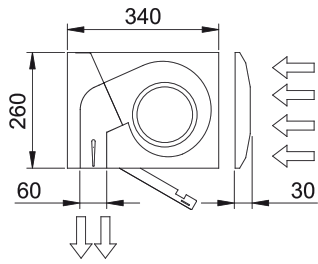

- Specially recommended in applications with extrem cold and/or humidity and/or corrosion conditions.
- Self-supporting casing construction made of galvanized steel plate, finished in structural epoxy-polyester painting white colour RAL9016 as standard. Other colours or stainless steel are available on request.
- Large faceted inlet grille avoiding intensive maintenance. Also available with flat micro-perforated inlet grille, more elegant for commercial doors where heating is not needed.
- Anodized aluminium outlet vanes, airfoil shaped, adjustable from 0 to 15° each side.
- Double-inlet centrifugal fans driven by an external rotor motor and low noise level with special IP55 protection made by: sealed bearings, encapsulate stator and wire sealed with silicone. 5-speed selector.
- Includes IP55 waterproof case for electronic components and transformer and all wire connections, including IP68 press releases.
- IMPORTANT: The electronic and transformer waterproof case cannot be assembled inside the air curtain. The customer should look for a place outside the air curtain. The dimensions of this case are 170x225x150mm.
- Includes Plug&Play control with 7m RJ45 cable and infrared remote control. Optional: Clever control (programmable, automatic, intelligent, energy saving, Modbus RTU for BMS...)

Προδιαγραφές

50Hz

Μοντέλο	Ονομαστική ροή αέρα (m ³ /h)	Συνιστώμενο ύψος εγκατάστασης (m)
KM 1000 A IP55	1700	2,5-3,5
KM 1500 A IP55	2550	2,5-3,5
KM 2000 A IP55	3400	2,5-3,5
KM 2500 A IP55	4250	2,5-3,5
KM 3000 A IP55	5100	2,5-3,5
KG 1000 A IP55	2400	3-4
KG 1500 A IP55	3200	3-4
KG 2000 A IP55	4800	3-4
KG 2500 A IP55	5600	3-4
KG 3000 A IP55	6400	3-4

ΔΙΑΣΤΑΣΕΙΣ

L	A	B
1000	920	-
1500	1420	710
2000	1920	960
2500	2420	1210
3000	2920	1460