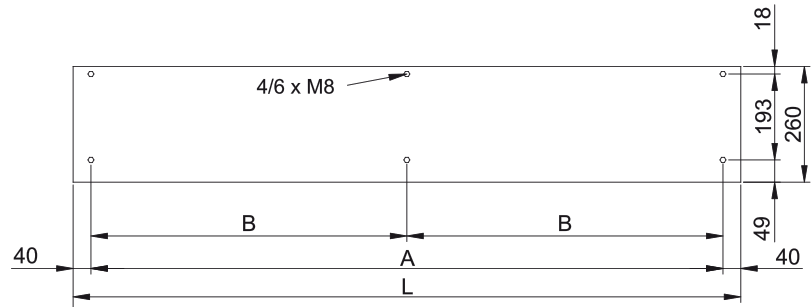

- Specially recommended in applications with extrem cold and/or humidity and/or corrosion conditions.
- Self-supporting casing construction made of galvanized steel plate, finished in structural epoxy-polyester painting white colour RAL9016 as standard. Other colours or stainless steel are available on request.
- Large faceted inlet grille avoiding intensive maintenance. Also available with flat micro-perforated inlet grille, more elegant for commercial doors where heating is not needed.
- Anodized aluminium outlet vanes, airfoil shaped, adjustable from 0 to 15° each side.
- Double-inlet centrifugal fans driven by an external rotor motor and low noise level with special IP55 protection made by: sealed bearings, encapsulate stator and wire sealed with silicone. 5-speed selector.
- Includes IP55 waterproof case for electronic components and transformer and all wire connections, including IP68 press releases.
- IMPORTANT: The electronic and transformer waterproof case cannot be assembled inside the air curtain. The customer should look for a place outside the air curtain. The dimensions of this case are 170x225x150mm.
- Includes Plug&Play control with 7m RJ45 cable and infrared remote control. Optional: Clever control (programmable, automatic, intelligent, energy saving, Modbus RTU for BMS...)

Προδιαγραφές

50Hz

Μοντέλο	Ονομαστική ροή αέρα (m³/h)	Συνιστώμενο ύψος εγκατάστασης (m)
KM 1000 A IP55	1700	2,5-3,5
KM 1500 A IP55	2550	2,5-3,5
KM 2000 A IP55	3400	2,5-3,5
KM 2500 A IP55	4250	2,5-3,5
KM 3000 A IP55	5100	2,5-3,5
KG 1000 A IP55	2400	3-4
KG 1500 A IP55	3200	3-4
KG 2000 A IP55	4800	3-4
KG 2500 A IP55	5600	3-4
KG 3000 A IP55	6400	3-4

ΔΙΑΣΤΑΣΕΙΣ

L	A	B
1000	920	-
1500	1420	710
2000	1920	960
2500	2420	1210
3000	2920	1460