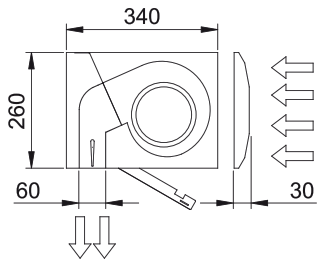

- Specially recommended in applications with extrem cold and/or humidity and/or corrosion conditions.
- Self-supporting casing construction made of galvanized steel plate, finished in structural epoxy-polyester painting white colour RAL9016 as standard. Other colours or stainless steel are available on request.
- Large faceted inlet grille avoiding intensive maintenance. Also available with flat micro-perforated inlet grille, more elegant for commercial doors where heating is not needed.
- Anodized aluminium outlet vanes, airfoil shaped, adjustable from 0 to 15° each side.
- Double-inlet centrifugal fans driven by an external rotor motor and low noise level with special IP55 protection made by: sealed bearings, encapsulate stator and wire sealed with silicone. 5-speed selector.
- Includes IP55 waterproof case for electronic components and transformer and all wire connections, including IP68 press releases.
- IMPORTANT: The electronic and transformer waterproof case cannot be assembled inside the air curtain. The customer should look for a place outside the air curtain. The dimensions of this case are 170x225x150mm.
- Includes Plug&Play control with 7m RJ45 cable and infrared remote control. Optional: Clever control (programmable, automatic, intelligent, energy saving, Modbus RTU for BMS...)

Προδιαγραφές

50Hz

Μοντέλο	Ονομαστική ροή αέρα (m <sup>3</sup> /h)	Συνιστώμενο ύψος εγκατάστασης (m)
KM 1000 A IP55	1700	2,5-3,5
KM 1500 A IP55	2550	2,5-3,5
KM 2000 A IP55	3400	2,5-3,5
KM 2500 A IP55	4250	2,5-3,5
KM 3000 A IP55	5100	2,5-3,5
KG 1000 A IP55	2400	3-4
KG 1500 A IP55	3200	3-4
KG 2000 A IP55	4800	3-4
KG 2500 A IP55	5600	3-4
KG 3000 A IP55	6400	3-4

ΔΙΑΣΤΑΣΕΙΣ

L	A	B
1000	920	-
1500	1420	710
2000	1920	960
2500	2420	1210
3000	2920	1460