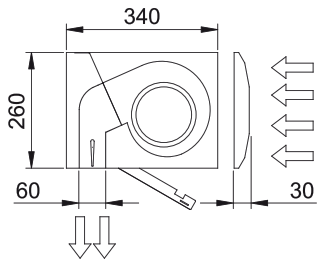

Χαρακτηριστικά

Αεροκουρτίνα ειδικά σε εφαρμογές με υπερβολικό κρύο ή/και υγρασία ή/και συνθήκες διάβρωσης. Το KOOL είναι μια συμπαγής και μικρή διάσταση αεροκουρτίνα με διαχρονικό σχεδιασμό και ευχάριστο στο μάτι. Χάρη στον σχεδιασμό εκκένωσης αέρα, η κουρτίνα αέρα KOOL εξασφαλίζει χαμηλό στροβιλισμό και πίδακα αέρα υψηλής ταχύτητας, διαχωρίζοντας έτσι αποτελεσματικά τους χώρους με υψηλές θερμοκρασίες.

- Specially recommended in applications with extrem cold and/or humidity and/or corrosion conditions.
- Self-supporting casing construction made of galvanized steel plate, finished in structural epoxy-polyester painting white colour RAL9016 as standard. Other colours or stainless steel are available on request.
- Large faceted inlet grille avoiding intensive maintenance. Also available with flat micro-perforated inlet grille, more elegant for commercial doors where heating is not needed.
- Anodized aluminium outlet vanes, airfoil shaped, adjustable from 0 to 15° each side.
- Double-inlet centrifugal fans driven by an external rotor motor and low noise level with special IP55 protection made by: sealed bearings, encapsulate stator and wire sealed with silicone. 5-speed selector.
- Includes IP55 waterproof case for electronic components and transformer and all wire connections, including IP68 press releases.
- IMPORTANT: The electronic and transformer waterproof case cannot be assembled inside the air curtain. The customer should look for a place outside the air curtain. The dimensions of this case are 170x225x150mm.
- Includes Plug&Play control with 7m RJ45 cable and infrared remote control. Optional: Clever control (programmable, automatic, intelligent, energy saving, Modbus RTU for BMS...)

ΔΙΑΣΤΑΣΕΙΣ

L	A	B
1000	920	-
1500	1420	710
2000	1920	960
2500	2420	1210
3000	2920	1460