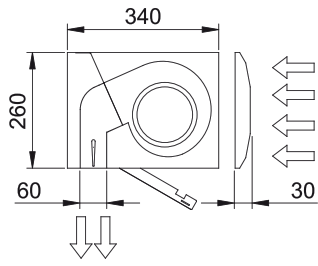

- Specially recommended in applications with extrem cold and/or humidity and/or corrosion conditions.
- Self-supporting casing construction made of galvanized steel plate, finished in structural epoxy-polyester painting white colour RAL9016 as standard. Other colours or stainless steel are available on request.
- Large faceted inlet grille avoiding intensive maintenance. Also available with flat micro-perforated inlet grille, more elegant for commercial doors where heating is not needed.
- Anodized aluminium outlet vanes, airfoil shaped, adjustable from 0 to 15° each side.
- Double-inlet centrifugal fans driven by an external rotor motor and low noise level with special IP55 protection made by: sealed bearings, encapsulate stator and wire sealed with silicone. 5-speed selector.
- Includes IP55 waterproof case for electronic components and transformer and all wire connections, including IP68 press releases.
- IMPORTANT: The electronic and transformer waterproof case cannot be assembled inside the air curtain. The customer should look for a place outside the air curtain. The dimensions of this case are 170x225x150mm.
- Includes Plug&Play control with 7m RJ45 cable and infrared remote control. Optional: Clever control (programmable, automatic, intelligent, energy saving, Modbus RTU for BMS...)

Προδιαγραφές

50Hz

Μοντέλο	Ονομαστική ροή αέρα (m³/h)	Συνιστώμενο ύψος εγκατάστασης (m)
KM 1000 A IP55	1700	2,5-3,5
KM 1500 A IP55	2550	2,5-3,5
KM 2000 A IP55	3400	2,5-3,5
KM 2500 A IP55	4250	2,5-3,5
KM 3000 A IP55	5100	2,5-3,5
KG 1000 A IP55	2400	3-4
KG 1500 A IP55	3200	3-4
KG 2000 A IP55	4800	3-4
KG 2500 A IP55	5600	3-4
KG 3000 A IP55	6400	3-4

ΔΙΑΣΤΑΣΕΙΣ

L	A	B
1000	920	-
1500	1420	710
2000	1920	960
2500	2420	1210
3000	2920	1460