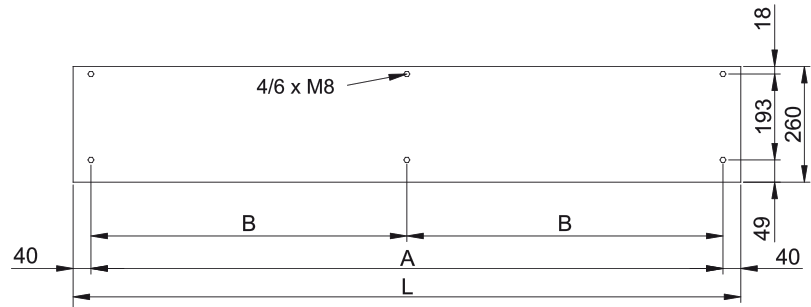

Χαρακτηριστικά

Αεροκουρτίνα ειδικά σε εφαρμογές με υπερβολικό κρύο ή/και υγρασία ή/και συνθήκες διάβρωσης. Το KOOL είναι μια συμπαγής και μικρή διάσταση αεροκουρτίνα με διαχρονικό σχεδιασμό και ευχάριστο στο μάτι. Χάρη στον σχεδιασμό εκκένωσης αέρα, η κουρτίνα αέρα KOOL εξασφαλίζει χαμηλό στροβιλισμό και πίδακα αέρα υψηλής ταχύτητας, διαχωρίζοντας έτσι αποτελεσματικά τους χώρους με υψηλές θερμοκρασίες.

- Specially recommended in applications with extrem cold and/or humidity and/or corrosion conditions.
- Self-supporting casing construction made of galvanized steel plate, finished in structural epoxy-polyester painting white colour RAL9016 as standard. Other colours or stainless steel are available on request.
- Large faceted inlet grille avoiding intensive maintenance. Also available with flat micro-perforated inlet grille, more elegant for commercial doors where heating is not needed.
- Anodized aluminium outlet vanes, airfoil shaped, adjustable from 0 to 15° each side.
- Double-inlet centrifugal fans driven by an external rotor motor and low noise level with special IP55 protection made by: sealed bearings, encapsulate stator and wire sealed with silicone. 5-speed selector.
- Includes IP55 waterproof case for electronic components and transformer and all wire connections, including IP68 press releases.
- IMPORTANT: The electronic and transformer waterproof case cannot be assembled inside the air curtain. The customer should look for a place outside the air curtain. The dimensions of this case are 170x225x150mm.
- Includes Plug&Play control with 7m RJ45 cable and infrared remote control. Optional: Clever control (programmable, automatic, intelligent, energy saving, Modbus RTU for BMS...)

ΔΙΑΣΤΑΣΕΙΣ

L	A	B
1000	920	-
1500	1420	710
2000	1920	960
2500	2420	1210
3000	2920	1460