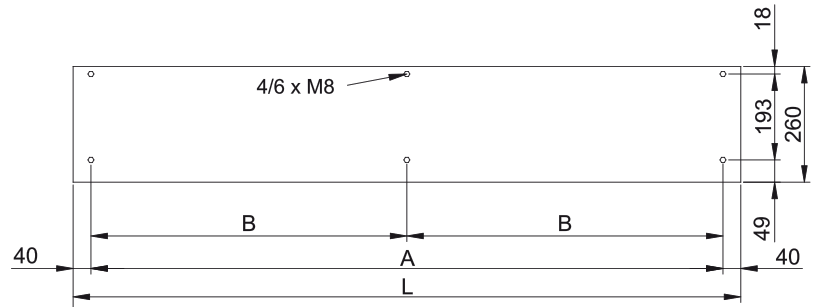

- Specially recommended in applications with extrem cold and/or humidity and/or corrosion conditions.
- Self-supporting casing construction made of galvanized steel plate, finished in structural epoxy-polyester painting white colour RAL9016 as standard. Other colours or stainless steel are available on request.
- Large faceted inlet grille avoiding intensive maintenance. Also available with flat micro-perforated inlet grille, more elegant for commercial doors where heating is not needed.
- Anodized aluminium outlet vanes, airfoil shaped, adjustable from 0 to 15° each side.
- Double-inlet centrifugal fans driven by an external rotor motor and low noise level with special IP55 protection made by: sealed bearings, encapsulate stator and wire sealed with silicone. 5-speed selector.
- Includes IP55 waterproof case for electronic components and transformer and all wire connections, including IP68 press releases.
- IMPORTANT: The electronic and transformer waterproof case cannot be assembled inside the air curtain. The customer should look for a place outside the air curtain. The dimensions of this case are 170x225x150mm.
- Includes Plug&Play control with 7m RJ45 cable and infrared remote control. Optional: Clever control (programmable, automatic, intelligent, energy saving, Modbus RTU for BMS...)

Προδιαγραφές

50Hz

Μοντέλο	Ονομαστική ροή αέρα (m <sup>3</sup> /h)	Συνιστώμενο ύψος εγκατάστασης (m)
KM 1000 A IP55	1700	2,5-3,5
KM 1500 A IP55	2550	2,5-3,5
KM 2000 A IP55	3400	2,5-3,5
KM 2500 A IP55	4250	2,5-3,5
KM 3000 A IP55	5100	2,5-3,5
KG 1000 A IP55	2400	3-4
KG 1500 A IP55	3200	3-4
KG 2000 A IP55	4800	3-4
KG 2500 A IP55	5600	3-4
KG 3000 A IP55	6400	3-4

ΔΙΑΣΤΑΣΕΙΣ

L	A	B
1000	920	-
1500	1420	710
2000	1920	960
2500	2420	1210
3000	2920	1460