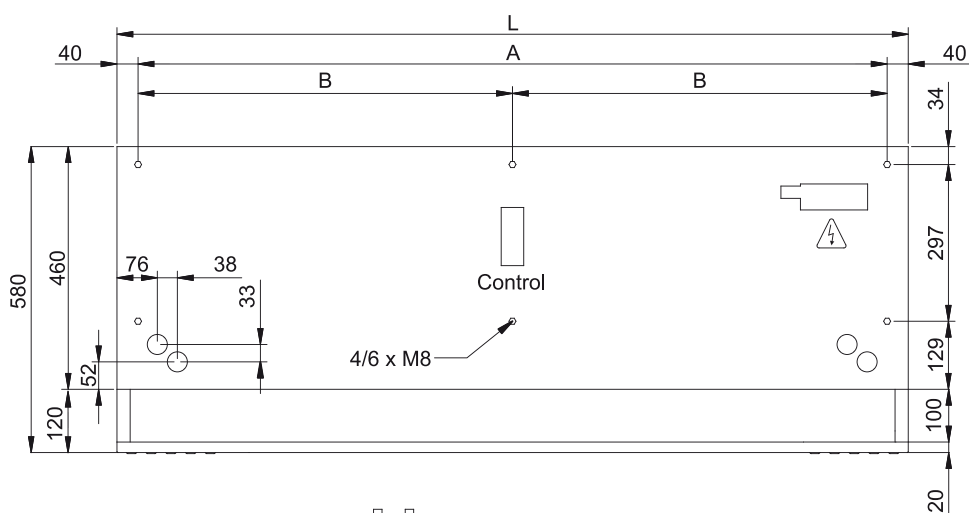

Μοντέλο	(m <sup>3</sup> /h)	(m)
---------	---------------------	-----

DAM ECM 1000 VRV8-DA	5/8" - 3/8"	
DAM ECM 1500 VRV12-DA	5/8" - 3/8"	
DAM ECM 2000 VRV16-DA	5/8" - 3/8"	
DAM ECM 2000 VRV19-DA	3/4" - 3/8"	
DAM ECM 2500 VRV21-DA	3/4" - 3/8"	
DAM ECM 2500 VRV24-DA	3/4" - 3/8"	
DAM ECM 3000 VRV26-DA	3/4" - 3/8"	
DAM ECM 3000 VRV30-DA	7/8" - 3/8"	
DAM ECG 1000 VRV10-DA	5/8" - 3/8"	
DAM ECG 1500 VRV13-DA	5/8" - 3/8"	
DAM ECG 1500 VRV15-DA	5/8" - 3/8"	
DAM ECG 2000 VRV20-DA	3/4" - 3/8"	
DAM ECG 2000 VRV24-DA	3/4" - 3/8"	
DAM ECG 2500 VRV25-DA	3/4" - 3/8"	
DAM ECG 2500 VRV29-DA	7/8" - 3/8"	
DAM ECG 3000 VRV29-DA	7/8" - 3/8"	
DAM ECG 3000 VRV34-DA	7/8" - 3/8"	

ΔΙΑΤΑΞΕΙΣ

L	A	B
1000	920	-
1500	1420	710
2000	1920	960
2500	2420	1210
3000	2920	1460