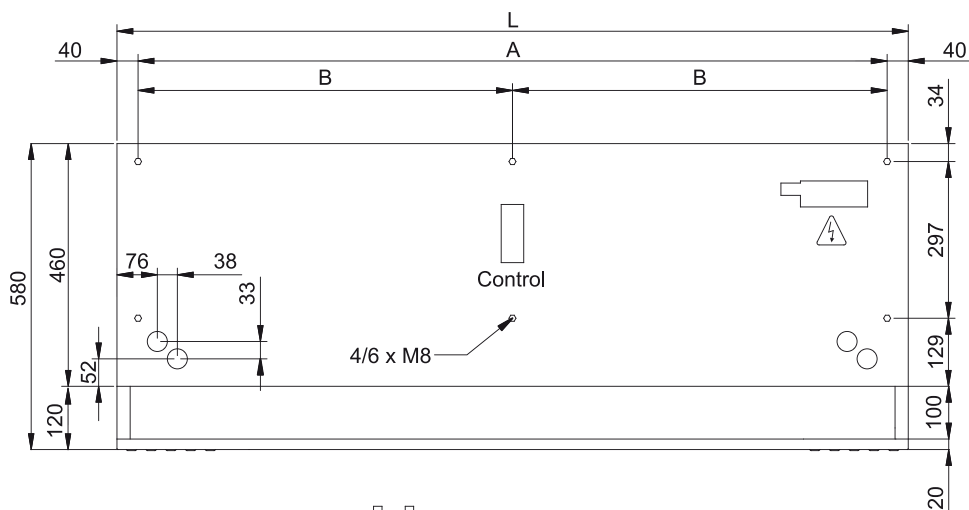

Μοντέλο	(m³/h)	(m)

DAM ECM 1500 DX12-DA	5/8" - 3/8"	
DAM ECM 2000 DX16-DA	5/8" - 3/8"	
DAM ECM 2500 DX21-DA	3/4" - 3/8"	
DAM ECM 2500 DX24-DA	3/4" - 3/8"	
DAM ECM 3000 DX26-DA	3/4" - 3/8"	
DAM ECG 1000 DX10-DA	5/8" - 3/8"	
DAM ECG 1500 DX13-DA	5/8" - 3/8"	
DAM ECG 1500 DX15-DA	5/8" - 3/8"	
DAM ECG 2000 DX22-DA	3/4" - 3/8"	
DAM ECG 2500 DX25-DA	3/4" - 3/8"	
DAM ECG 2500 DX29-DA	7/8" - 1/2"	
DAM ECG 3000 DX34-DA	7/8" - 1/2"	

Μοντέλο	(m³/h)	(m)

DAM ECM 1000 VRV8-DA	5/8" - 3/8"	
DAM ECM 1500 VRV12-DA	5/8" - 3/8"	
DAM ECM 2000 VRV16-DA	5/8" - 3/8"	
DAM ECM 2000 VRV19-DA	3/4" - 3/8"	
DAM ECM 2500 VRV21-DA	3/4" - 3/8"	
DAM ECM 2500 VRV24-DA	3/4" - 3/8"	
DAM ECM 3000 VRV26-DA	3/4" - 3/8"	
DAM ECM 3000 VRV30-DA	7/8" - 3/8"	
DAM ECG 1000 VRV10-DA	5/8" - 3/8"	
DAM ECG 1500 VRV13-DA	5/8" - 3/8"	
DAM ECG 1500 VRV15-DA	5/8" - 3/8"	
DAM ECG 2000 VRV20-DA	3/4" - 3/8"	
DAM ECG 2000 VRV24-DA	3/4" - 3/8"	
DAM ECG 2500 VRV25-DA	3/4" - 3/8"	
DAM ECG 2500 VRV29-DA	7/8" - 3/8"	
DAM ECG 3000 VRV29-DA	7/8" - 3/8"	
DAM ECG 3000 VRV34-DA	7/8" - 3/8"	

ΔΙΑΤΑΞΕΙΣ

L	A	B
1000	920	-
1500	1420	710
2000	1920	960
2500	2420	1210
3000	2920	1460