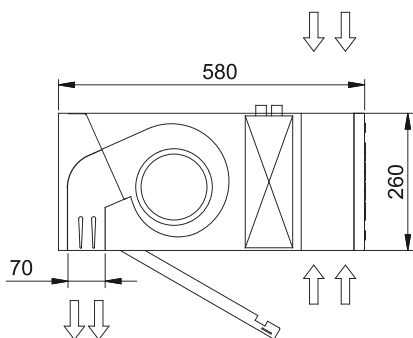

Μοντέλο	(m³/h)	(m)

DAM ECM 1500 DX12-DA	5/8" - 3/8"	
DAM ECM 2000 DX16-DA	5/8" - 3/8"	
DAM ECM 2500 DX21-DA	3/4" - 3/8"	
DAM ECM 2500 DX24-DA	3/4" - 3/8"	
DAM ECM 3000 DX26-DA	3/4" - 3/8"	
DAM ECG 1000 DX10-DA	5/8" - 3/8"	
DAM ECG 1500 DX13-DA	5/8" - 3/8"	
DAM ECG 1500 DX15-DA	5/8" - 3/8"	
DAM ECG 2000 DX22-DA	3/4" - 3/8"	
DAM ECG 2500 DX25-DA	3/4" - 3/8"	
DAM ECG 2500 DX29-DA	7/8" - 1/2"	
DAM ECG 3000 DX34-DA	7/8" - 1/2"	

Μοντέλο	(m³/h)	(m)

DAM ECM 1000 VRV8-DA	5/8" - 3/8"	
DAM ECM 1500 VRV12-DA	5/8" - 3/8"	
DAM ECM 2000 VRV16-DA	5/8" - 3/8"	
DAM ECM 2000 VRV19-DA	3/4" - 3/8"	
DAM ECM 2500 VRV21-DA	3/4" - 3/8"	
DAM ECM 2500 VRV24-DA	3/4" - 3/8"	
DAM ECM 3000 VRV26-DA	3/4" - 3/8"	
DAM ECM 3000 VRV30-DA	7/8" - 3/8"	
DAM ECG 1000 VRV10-DA	5/8" - 3/8"	
DAM ECG 1500 VRV13-DA	5/8" - 3/8"	
DAM ECG 1500 VRV15-DA	5/8" - 3/8"	
DAM ECG 2000 VRV20-DA	3/4" - 3/8"	
DAM ECG 2000 VRV24-DA	3/4" - 3/8"	
DAM ECG 2500 VRV25-DA	3/4" - 3/8"	
DAM ECG 2500 VRV29-DA	7/8" - 3/8"	
DAM ECG 3000 VRV29-DA	7/8" - 3/8"	
DAM ECG 3000 VRV34-DA	7/8" - 3/8"	

ΔΙΑΤΑΞΕΙΣ

L	A	B
1000	920	-
1500	1420	710
2000	1920	960
2500	2420	1210
3000	2920	1460