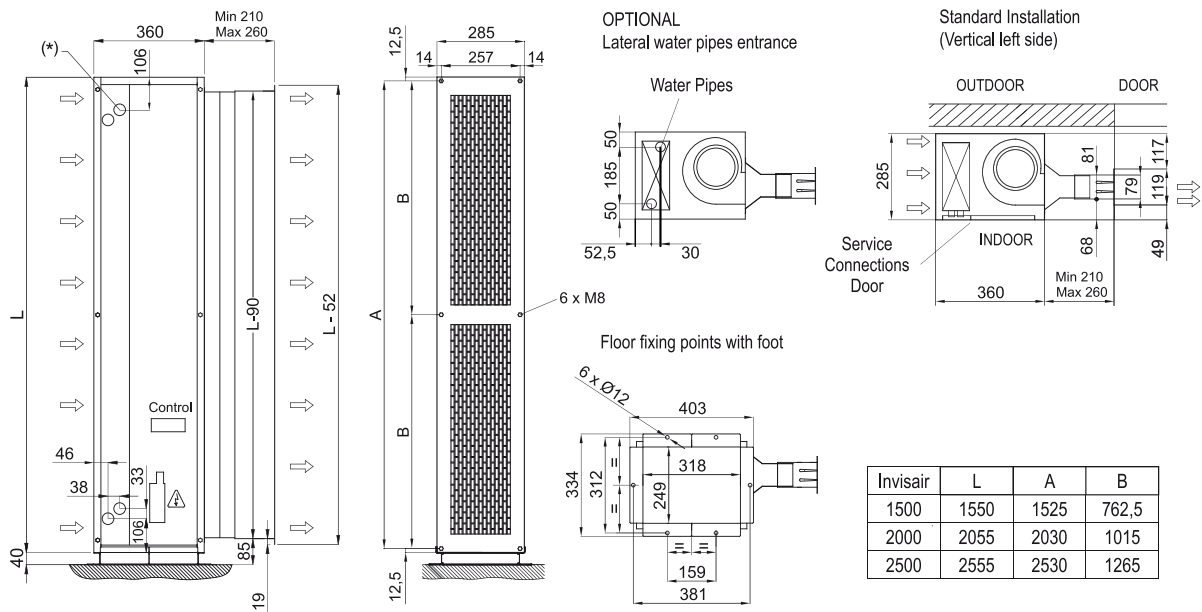

Μοντέλο	(m³/h)	(m)
IECG 1000 VRV10-DA	-	
IECG 1500 VRV13-DA	5/8" - 3/8"	
IECG 1500 VRV15-DA	5/8" - 3/8"	
IECG 2000 VRV20-DA	3/4" - 3/8"	
IECG 2000 VRV24-DA	3/4" - 3/8"	
IECG 2500 VRV25-DA	3/4" - 3/8"	
IECG 2500 VRV29-DA	7/8" - 3/8"	
IECG 3000 VRV29-DA	-	
IECG 3000 VRV34-DA	-	

ΔΙΑΤΑΞΕΙΣ

Invisair	L	A	B
1500	1550	1525	762,5
2000	2055	2030	1015
2500	2555	2530	1265