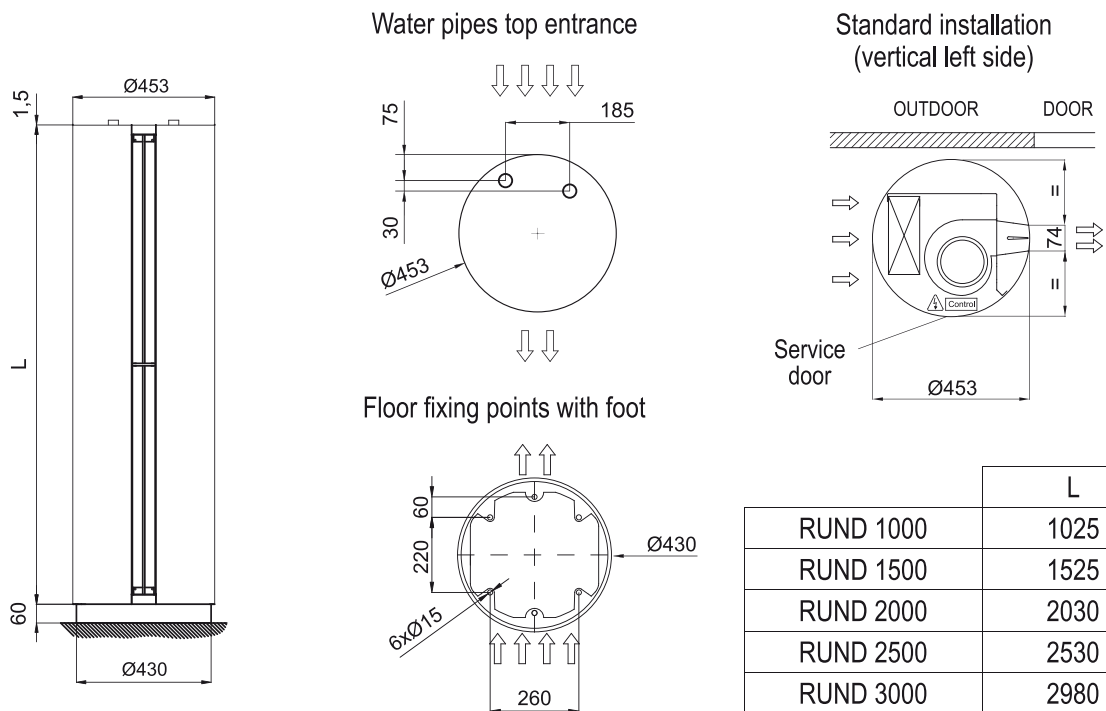

Μοντέλο	(m³/h)	(m)
RUND ECG 1000 VRF10-ME	5/8" - 3/8"	
RUND ECG 1500 VRF13-ME	5/8" - 3/8"	
RUND ECG 1500 VRF15-ME	5/8" - 3/8"	
RUND ECG 2000 VRF20-ME	1" - 3/8"	
RUND ECG 2000 VRF24-ME	1" - 1/2"	
RUND ECG 2500 VRF29-ME	1" - 1/2"	
RUND ECG 2500 VRF25-ME	1" - 1/2"	
RUND ECG 3000 VRF29-ME	1" - 1/2"	

ΔΙΑΤΑΞΕΙΣ

	L
RUND 1000	1025
RUND 1500	1525
RUND 2000	2030
RUND 2500	2530
RUND 3000	2980