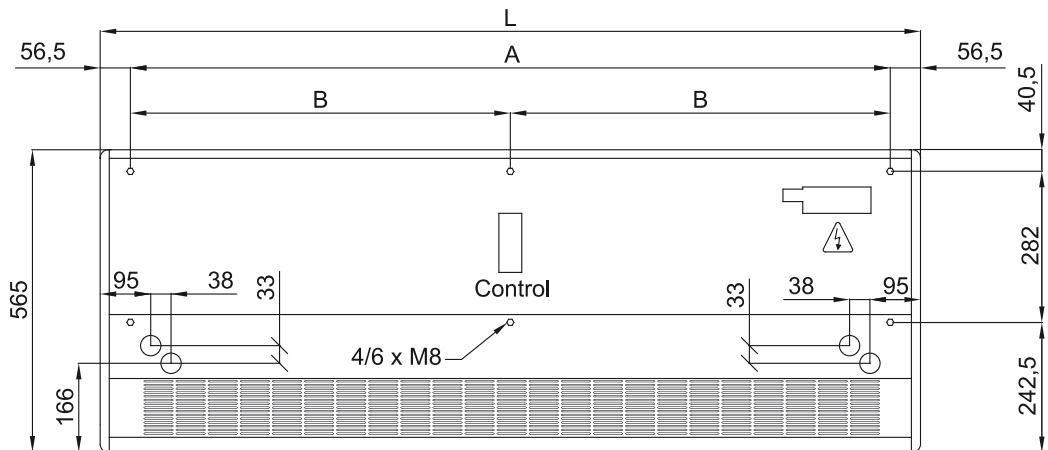

Μοντέλο	(m³/h)	(m)
SMART ECM 1000 VRV8-DA	5/8" - 3/8"	
SMART ECM 1500 VRV12-DA	5/8" - 3/8"	
SMART ECM 2000 VRV16-DA	5/8" - 3/8"	
SMART ECM 2000 VRV19-DA	3/4" - 3/8"	
SMART ECM 2500 VRV21-DA	3/4" - 3/8"	
SMART ECM 2500 VRV24-DA	3/4" - 3/8"	
SMART ECM 3000 VRV26-DA	3/4" - 3/8"	
SMART ECM 3000 VRV30-DA	7/8" - 3/8"	
SMART ECG 1000 VRV10-DA	5/8" - 3/8"	

Μοντέλο	(m ³ /h)	(m)
SMART ECG 1500 VRV13-DA	5/8" - 3/8"	
SMART ECG 1500 VRV15-DA	5/8" - 3/8"	
SMART ECG 2000 VRV20-DA	3/4" - 3/8"	
SMART ECG 2000 VRV24-DA	3/4" - 3/8"	
SMART ECG 2500 VRV25-DA	3/4" - 3/8"	
SMART ECG 2500 VRV29-DA	7/8" - 3/8"	
SMART ECG 3000 VRV29-DA	7/8" - 3/8"	
SMART ECG 3000 VRV34-DA	7/8" - 3/8"	

ΔΙΑΣΤΑΣΕΙΣ

	L	A	B
Smart 1000	1034	920	-
Smart 1500	1534	1420	710
Smart 2000	2034	1920	960
Smart 2500	2534	2420	1210
Smart 3000	3034	2920	1460