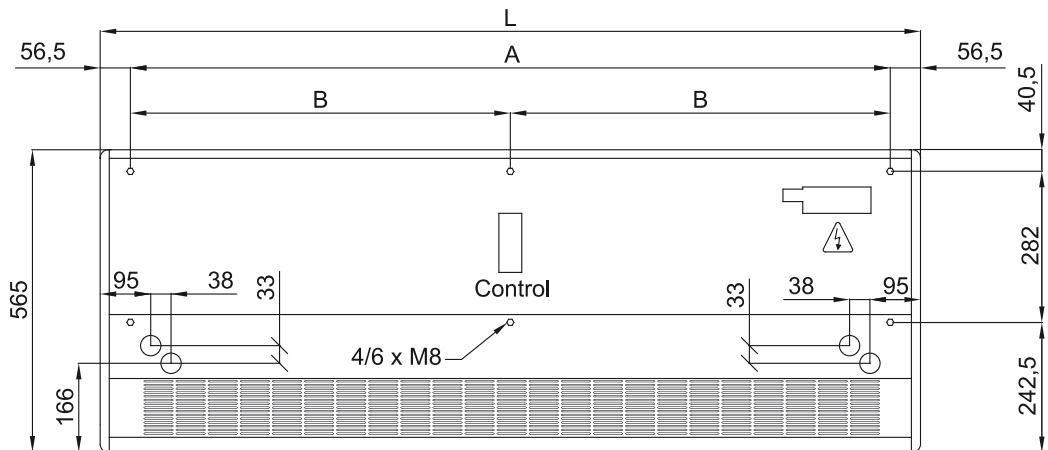

Μοντέλο	(m³/h)	(m)
SMART ECM 1000 VRV8- DA	5/8" - 3/8"	
SMART ECM 1500 VRV12- DA	5/8" - 3/8"	
SMART ECM 2000 VRV16- DA	5/8" - 3/8"	
SMART ECM 2000 VRV19- DA	3/4" - 3/8"	
SMART ECM 2500 VRV21- DA	3/4" - 3/8"	
SMART ECM 2500 VRV24- DA	3/4" - 3/8"	
SMART ECM 3000 VRV26- DA	3/4" - 3/8"	
SMART ECM 3000 VRV30- DA	7/8" - 3/8"	
SMART ECG 1000 VRV10- DA	5/8" - 3/8"	

Μοντέλο	(m ³ /h)	(m)
SMART ECG 1500 VRV13-DA	5/8" - 3/8"	
SMART ECG 1500 VRV15-DA	5/8" - 3/8"	
SMART ECG 2000 VRV20-DA	3/4" - 3/8"	
SMART ECG 2000 VRV24-DA	3/4" - 3/8"	
SMART ECG 2500 VRV25-DA	3/4" - 3/8"	
SMART ECG 2500 VRV29-DA	7/8" - 3/8"	
SMART ECG 3000 VRV29-DA	7/8" - 3/8"	
SMART ECG 3000 VRV34-DA	7/8" - 3/8"	

ΔΙΑΣΤΑΣΕΙΣ

	L	A	B
Smart 1000	1034	920	-
Smart 1500	1534	1420	710
Smart 2000	2034	1920	960
Smart 2500	2534	2420	1210
Smart 3000	3034	2920	1460