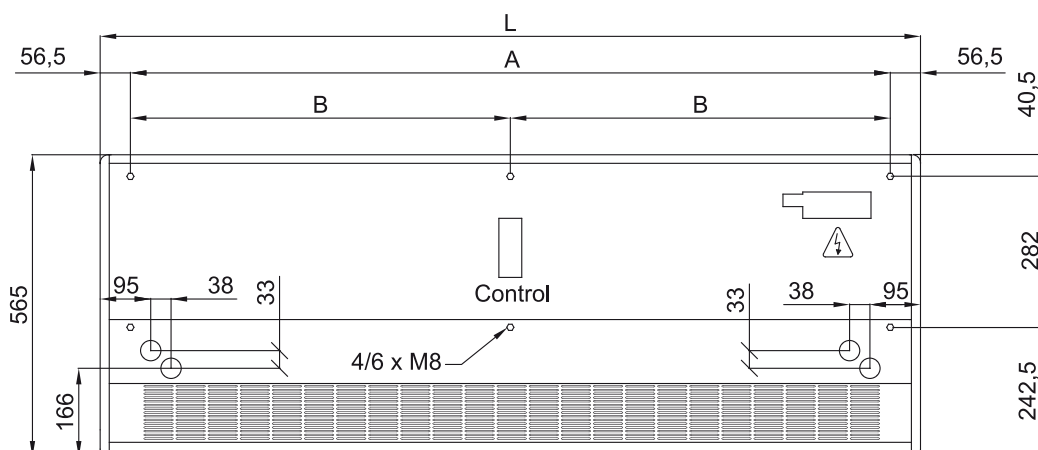

Μοντέλο	(m³/h)	(m)
SMART ECM 1000 VRF8-LG	5/8" - 3/8"	
SMART ECM 1500 VRF12-LG	5/8" - 3/8"	
SMART ECM 2000 VRF16-LG	5/8" - 3/8"	
SMART ECM 2000 VRF19-LG	1" - 3/8"	
SMART ECM 2500 VRF24-LG	1" - 3/8"	
SMART ECM 2500 VRF21-LG	1" - 3/8"	
SMART ECM 3000 VRF26-LG	7/8" - 1/2"	
SMART ECG 1000 VRF10-LG	5/8" - 3/8"	
SMART ECG 1500 VRF15-LG	5/8" - 3/8"	
SMART ECG 2000 VRF24-LG	1" - 3/8"	
SMART ECG 2000 VRF20-LG	1	

Μοντέλο	(m <sup>3</sup> /h)	(m)
SMART ECG 2500 VRF25-LG	7/8" - 1/2"	
SMART ECG 2500 VRF29-LG	7/8" - 1/2"	
SMART ECG 3000 VRF29-LG	7/8" - 1/2"	
SMART ECG 3000 VRF34-LG	7/8" - 1/2"	

60Hz

Μοντέλο	(m <sup>3</sup> /h)	(m)
SMART ECM 1000 DX8-LG	5/8" - 3/8"	
SMART ECM 1500 DX11-LG	5/8" - 3/8"	
SMART ECM 2000 DX16-LG	5/8" - 3/8"	
SMART ECM 2500 DX22-LG	1" - 3/8"	
SMART ECM 3000 DX27-LG	7/8" - 1/2"	
SMART ECG 1000 DX10-LG	5/8" - 3/8"	
SMART ECG 1500 DX15-LG	5/8" - 3/8"	
SMART ECG 2000 DX22-LG	1" - 3/8"	
SMART ECG 2500 DX27-LG	7/8" - 1/2"	
SMART ECG 2500 DX22-LG	1" - 3/8"	
SMART ECG 3000 DX27-LG	7/8" - 1/2"	

ΔΙΑστάσεις

	L	A	B
Smart 1000	1034	920	-
Smart 1500	1534	1420	710
Smart 2000	2034	1920	960
Smart 2500	2534	2420	1210
Smart 3000	3034	2920	1460