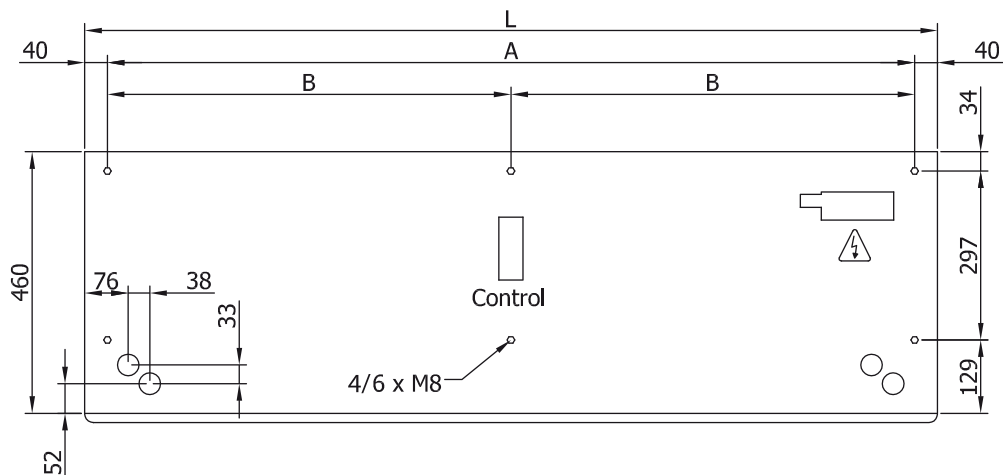

Προδιαγραφές

50Hz

Μοντέλο	(m³/h)	(m)
ECM 1500 DX13-DA	5/8" - 3/8"	
ECM 2000 DX18-DA	3/4" - 3/8"	
ECM 2000 DX16-DA	5/8" - 3/8"	
ECM 2500 DX24-DA	3/4" - 3/8"	
ECM 3000 DX25-DA	3/4" - 3/8"	
ECG 1000 DX10-DA	5/8" - 3/8"	
ECG 1500 DX15-DA	5/8" - 3/8"	
ECG 1500 DX13-DA	5/8" - 3/8"	
ECG 2000 DX24-DA	3/4" - 3/8"	
ECG 2500 DX25-DA	3/4" - 3/8"	
ECG 2500 DX29-DA	7/8" - 3/8"	
ECG 3000 DX32-DA	7/8" - 3/8"	

Μοντέλο	(m³/h)	(m)
ECM 1000 VRV8-DA	5/8" - 3/8"	
ECM 1500 VRV12-DA	5/8" - 3/8"	
ECM 2000 VRV16-DA	5/8" - 3/8"	
ECM 2000 VRV19-DA	3/4" - 3/8"	
ECM 2500 VRV21-DA	3/4" - 3/8"	
ECM 2500 VRV24-DA	3/4" - 3/8"	
ECM 3000 VRV26-DA	3/4" - 3/8"	
ECM 3000 VRV30-DA	7/8" - 3/8"	
ECG 1000 VRV10-DA	5/8" - 3/8"	
ECG 1500 VRV13-DA	5/8" - 3/8"	
ECG 1500 VRV15-DA	5/8" - 3/8"	
ECG 2000 VRV20-DA	3/4" - 3/8"	
ECG 2000 VRV24-DA	3/4" - 3/8"	
ECG 2500 VRV25-DA	3/4" - 3/8"	
ECG 2500 VRV29-DA	7/8" - 3/8"	
ECG 3000 VRV29-DA	7/8" - 3/8"	
ECG 3000 VRV34-DA	7/8" - 3/8"	

Μοντέλο	(m ³ /h)	(m)
ECM 1000 VRV8-DA	5/8" - 3/8"	
ECM 1500 VRV12-DA	5/8" - 3/8"	
ECM 2000 VRV16-DA	5/8" - 3/8"	
ECM 2000 VRV19-DA	3/4" - 3/8"	
ECM 2500 VRV21-DA	3/4" - 3/8"	
ECM 2500 VRV24-DA	3/4" - 3/8"	
ECM 3000 VRV26-DA	3/4" - 3/8"	
ECM 3000 VRV30-DA	7/8" - 3/8"	
ECG 1000 VRV10-DA	5/8" - 3/8"	
ECG 1500 VRV13-DA	5/8" - 3/8"	
ECG 1500 VRV15-DA	5/8" - 3/8"	
ECG 2000 VRV20-DA	3/4" - 3/8"	
ECG 2000 VRV24-DA	3/4" - 3/8"	
ECG 2500 VRV25-DA	3/4" - 3/8"	
ECG 2500 VRV29-DA	7/8" - 3/8"	
ECG 3000 VRV29-DA	7/8" - 3/8"	
ECG 3000 VRV34-DA	7/8" - 3/8"	

ΔΙΑΣΤΑΣΕΙΣ

L	A	B
1000	920	-
1500	1420	710
2000	1920	960
2500	2420	1210
3000	2920	1460