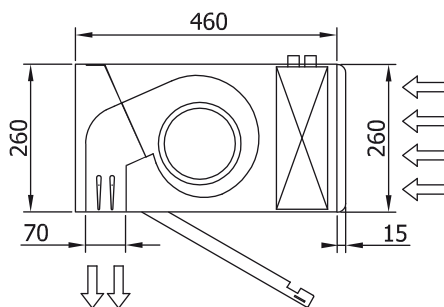

Προδιαγραφές

50Hz

Μοντέλο	(m³/h)	(m)
ECM 1500 DX13-DA	5/8" - 3/8"	
ECM 2000 DX18-DA	3/4" - 3/8"	
ECM 2000 DX16-DA	5/8" - 3/8"	
ECM 2500 DX24-DA	3/4" - 3/8"	
ECM 3000 DX25-DA	3/4" - 3/8"	
ECG 1000 DX10-DA	5/8" - 3/8"	
ECG 1500 DX15-DA	5/8" - 3/8"	
ECG 1500 DX13-DA	5/8" - 3/8"	
ECG 2000 DX24-DA	3/4" - 3/8"	
ECG 2500 DX25-DA	3/4" - 3/8"	
ECG 2500 DX29-DA	7/8" - 3/8"	
ECG 3000 DX32-DA	7/8" - 3/8"	

Μοντέλο	(m³/h)	(m)
ECM 1000 VRV8-DA	5/8" - 3/8"	
ECM 1500 VRV12-DA	5/8" - 3/8"	
ECM 2000 VRV16-DA	5/8" - 3/8"	
ECM 2000 VRV19-DA	3/4" - 3/8"	
ECM 2500 VRV21-DA	3/4" - 3/8"	
ECM 2500 VRV24-DA	3/4" - 3/8"	
ECM 3000 VRV26-DA	3/4" - 3/8"	
ECM 3000 VRV30-DA	7/8" - 3/8"	
ECG 1000 VRV10-DA	5/8" - 3/8"	
ECG 1500 VRV13-DA	5/8" - 3/8"	
ECG 1500 VRV15-DA	5/8" - 3/8"	
ECG 2000 VRV20-DA	3/4" - 3/8"	
ECG 2000 VRV24-DA	3/4" - 3/8"	
ECG 2500 VRV25-DA	3/4" - 3/8"	
ECG 2500 VRV29-DA	7/8" - 3/8"	
ECG 3000 VRV29-DA	7/8" - 3/8"	
ECG 3000 VRV34-DA	7/8" - 3/8"	

Μοντέλο	(m ³ /h)	(m)
ECM 1000 VRV8-DA	5/8" - 3/8"	
ECM 1500 VRV12-DA	5/8" - 3/8"	
ECM 2000 VRV16-DA	5/8" - 3/8"	
ECM 2000 VRV19-DA	3/4" - 3/8"	
ECM 2500 VRV21-DA	3/4" - 3/8"	
ECM 2500 VRV24-DA	3/4" - 3/8"	
ECM 3000 VRV26-DA	3/4" - 3/8"	
ECM 3000 VRV30-DA	7/8" - 3/8"	
ECG 1000 VRV10-DA	5/8" - 3/8"	
ECG 1500 VRV13-DA	5/8" - 3/8"	
ECG 1500 VRV15-DA	5/8" - 3/8"	
ECG 2000 VRV20-DA	3/4" - 3/8"	
ECG 2000 VRV24-DA	3/4" - 3/8"	
ECG 2500 VRV25-DA	3/4" - 3/8"	
ECG 2500 VRV29-DA	7/8" - 3/8"	
ECG 3000 VRV29-DA	7/8" - 3/8"	
ECG 3000 VRV34-DA	7/8" - 3/8"	

ΔΙΑΣΤΑΣΕΙΣ

L	A	B
1000	920	-
1500	1420	710
2000	1920	960
2500	2420	1210
3000	2920	1460