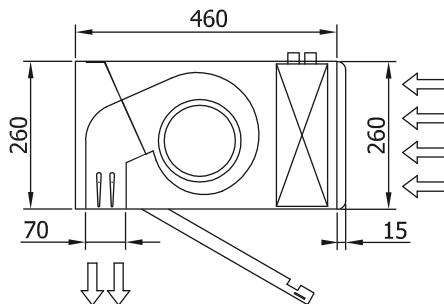

Προδιαγραφές

50Hz

Μοντέλο	(m³/h)	(m)
ECM 1000 DX8-ME	5/8" - 3/8"	
ECM 1500 DX11-ME	5/8" - 3/8"	
ECM 1500 DX13-ME	-	
ECM 2000 DX16-ME	5/8" - 3/8"	
ECM 2500 DX22-ME	1" - 3/8"	
ECM 2500 DX24-ME	1" - 1/2"	
ECM 3000 DX26-ME	1" - 1/2"	
ECG 1000 DX10-ME	5/8" - 3/8"	
ECG 1500 DX14-ME	5/8" - 3/8"	
ECG 2000 DX22-ME	1" - 3/8"	
ECG 2000 DX24-ME	1	
ECG 2500 DX27-ME	1" - 1/2"	
ECG 3000 DX27-ME	1" - 1/2"	

Διαστάσεις

L	A	B
1000	920	-
1500	1420	710
2000	1920	960
2500	2420	1210
3000	2920	1460