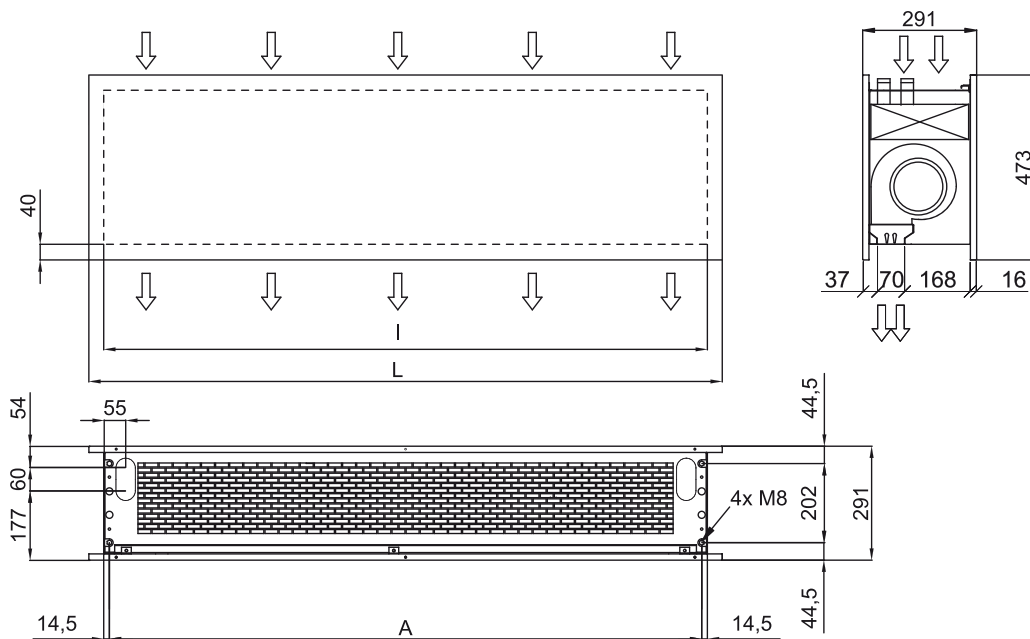

## Προδιαγραφές

50Hz

Μοντέλο	(m <sup>3</sup> /h)	(m)
ZEN ECG 1000 DX10-DA	5/8" - 3/8"	
ZEN ECG 1500 DX13-DA	5/8" - 3/8"	
ZEN ECG 1500 DX15-DA	5/8" - 3/8"	
ZEN ECG 2000 DX24-DA	3/4" - 3/8"	
ZEN ECG 2500 DX25-DA	3/4" - 3/8"	
ZEN ECG 2500 DX29-DA	7/8" - 3/8"	
ZEN ECG 3000 DX25-DA	-	
ZEN ECG 3000 DX29-DA	-	

Μοντέλο	(m <sup>3</sup> /h)	(m)
ZEN ECG 1000 VRV10-DA	5/8" - 3/8"	
ZEN ECG 1500 VRV13-DA	5/8" - 3/8"	
ZEN ECG 1500 VRV15-DA	5/8" - 3/8"	
ZEN ECG 2000 VRV20-DA	3/4" - 3/8"	
ZEN ECG 2000 VRV24-DA	3/4" - 3/8"	
ZEN ECG 2500 VRV25-DA	3/4" - 3/8"	
ZEN ECG 2500 VRV29-DA	7/8" - 3/8"	
ZEN ECG 3000 VRV25-DA	-	
ZEN ECG 3000 VRV29-DA	-	

Μοντέλο	(m <sup>3</sup> /h)	(m)
ZEN ECG 1000 VRV10-DA	5/8" - 3/8"	
ZEN ECG 1500 VRV13-DA	5/8" - 3/8"	
ZEN ECG 1500 VRV15-DA	5/8" - 3/8"	
ZEN ECG 2000 VRV20-DA	3/4" - 3/8"	
ZEN ECG 2000 VRV24-DA	3/4" - 3/8"	
ZEN ECG 2500 VRV25-DA	3/4" - 3/8"	
ZEN ECG 2500 VRV29-DA	7/8" - 3/8"	

ΔΙΑΣΤΑΣΕΙΣ

	L	I	A
Zen 1000	1220	1140	1115
Zen 1500	1620	1544	1515
Zen 2000	2120	2044	2015
Zen 2500	2620	2544	2515