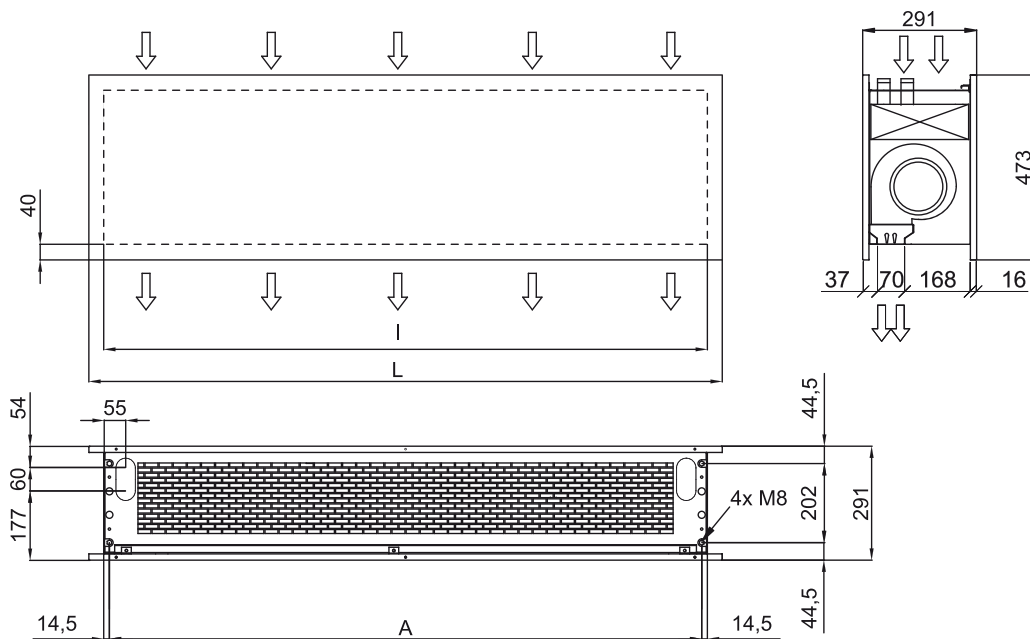

Προδιαγραφές

50Hz

Μοντέλο	(m ³ /h)	(m)
ZEN ECG 1000 DX10-DA	5/8" - 3/8"	
ZEN ECG 1500 DX13-DA	5/8" - 3/8"	
ZEN ECG 1500 DX15-DA	5/8" - 3/8"	
ZEN ECG 2000 DX22-DA	3/4" - 3/8"	
ZEN ECG 2500 DX25-DA	3/4" - 3/8"	
ZEN ECG 2500 DX29-DA	7/8" - 1/2"	
ZEN ECG 3000 DX25-DA	-	
ZEN ECG 3000 DX29-DA	-	

Μοντέλο	(m ³ /h)	(m)
ZEN ECG 1000 VRV10-DA	5/8" - 3/8"	
ZEN ECG 1500 VRV13-DA	5/8" - 3/8"	
ZEN ECG 1500 VRV15-DA	5/8" - 3/8"	
ZEN ECG 2000 VRV20-DA	3/4" - 3/8"	
ZEN ECG 2000 VRV24-DA	3/4" - 3/8"	
ZEN ECG 2500 VRV25-DA	3/4" - 3/8"	
ZEN ECG 2500 VRV29-DA	7/8" - 3/8"	
ZEN ECG 3000 VRV25-DA	-	
ZEN ECG 3000 VRV29-DA	-	

Μοντέλο	(m ³ /h)	(m)
ZEN ECG 1000 VRV10-DA	5/8" - 3/8"	
ZEN ECG 1500 VRV13-DA	5/8" - 3/8"	
ZEN ECG 1500 VRV15-DA	5/8" - 3/8"	
ZEN ECG 2000 VRV20-DA	3/4" - 3/8"	
ZEN ECG 2000 VRV24-DA	3/4" - 3/8"	
ZEN ECG 2500 VRV25-DA	3/4" - 3/8"	
ZEN ECG 2500 VRV29-DA	7/8" - 3/8"	

ΔΙΑΣΤΑΣΕΙΣ

	L	I	A
Zen 1000	1220	1140	1115
Zen 1500	1620	1544	1515
Zen 2000	2120	2044	2015
Zen 2500	2620	2544	2515