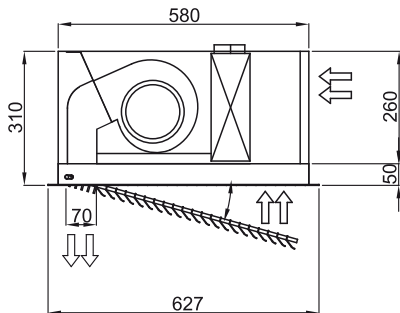

Μοντέλο	(m ³ /h)	(m)
---------	---------------------	-----

RDAM ECM 1000 VRV8-DA	5/8" - 3/8"	
RDAM ECM 1500 VRV12-DA	5/8" - 3/8"	
RDAM ECM 2000 VRV16-DA	5/8" - 3/8"	
RDAM ECM 2000 VRV19-DA	3/4" - 3/8"	
RDAM ECM 2500 VRV21-DA	3/4" - 3/8"	
RDAM ECM 2500 VRV24-DA	3/4" - 3/8"	
RDAM ECG 1000 VRV10-DA	5/8" - 3/8"	
RDAM ECG 1500 VRV13-DA	5/8" - 3/8"	
RDAM ECG 1500 VRV15-DA	5/8" - 3/8"	
RDAM ECG 2000 VRV20-DA	3/4" - 3/8"	
RDAM ECG 2000 VRV24-DA	3/4" - 3/8"	
RDAM ECG 2500 VRV25-DA	3/4" - 3/8"	
RDAM ECG 2500 VRV29-DA	7/8" - 3/8"	

ΔΙΑΣΤΑΣΕΙΣ

	L	L1	A	B
Recessed Dam 1000	1000	1048	920	-
Recessed Dam 1500	1500	1548	1420	710
Recessed Dam 2000	2000	2048	1920	960
Recessed Dam 2500	2500	2548	2420	1210