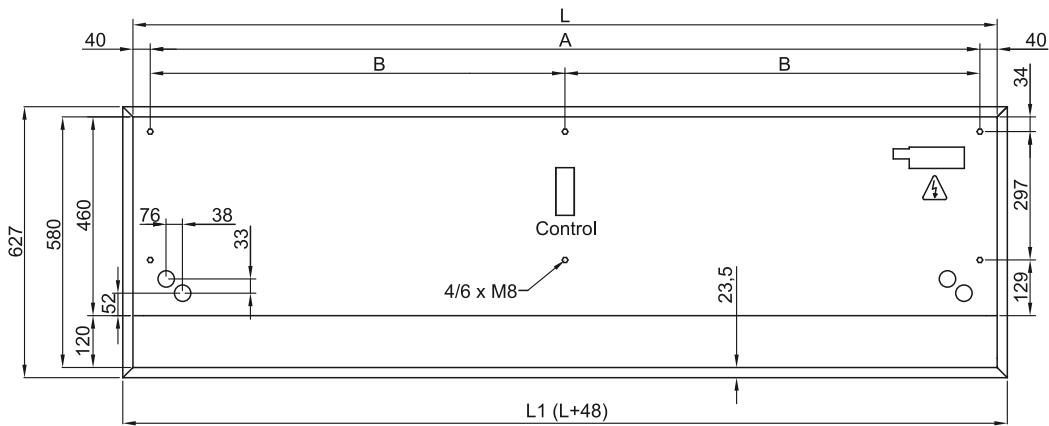

Μοντέλο	(m ³ /h)	(m)
---------	---------------------	-----

RDAM ECM 1000 VRV8-DA	5/8" - 3/8"	
RDAM ECM 1500 VRV12-DA	5/8" - 3/8"	
RDAM ECM 2000 VRV16-DA	5/8" - 3/8"	
RDAM ECM 2000 VRV19-DA	3/4" - 3/8"	
RDAM ECM 2500 VRV21-DA	3/4" - 3/8"	
RDAM ECM 2500 VRV24-DA	3/4" - 3/8"	
RDAM ECG 1000 VRV10-DA	5/8" - 3/8"	
RDAM ECG 1500 VRV13-DA	5/8" - 3/8"	
RDAM ECG 1500 VRV15-DA	5/8" - 3/8"	
RDAM ECG 2000 VRV20-DA	3/4" - 3/8"	
RDAM ECG 2000 VRV24-DA	3/4" - 3/8"	
RDAM ECG 2500 VRV25-DA	3/4" - 3/8"	
RDAM ECG 2500 VRV29-DA	7/8" - 3/8"	

ΔΙΑΣΤΑΣΕΙΣ

	L	L1	A	B
Recessed Dam 1000	1000	1048	920	-
Recessed Dam 1500	1500	1548	1420	710
Recessed Dam 2000	2000	2048	1920	960
Recessed Dam 2500	2500	2548	2420	1210