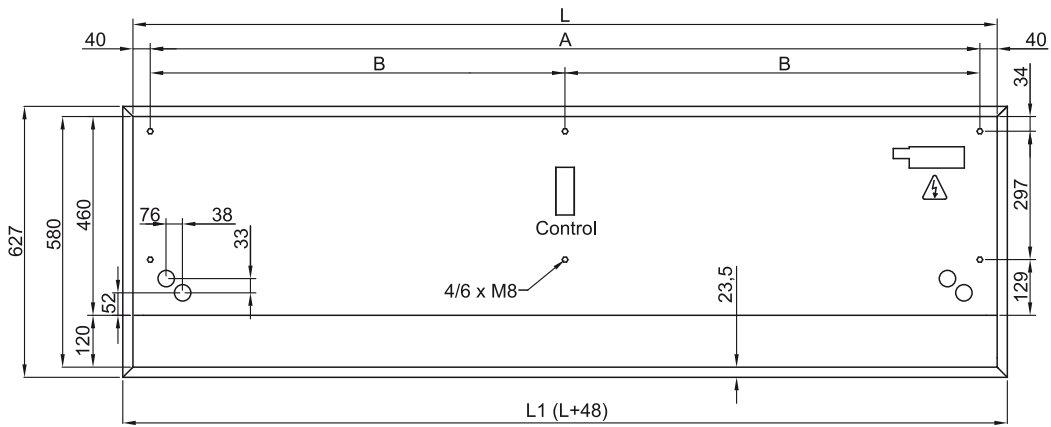

ΔΙΑΣΤΑΣΕΙΣ

	L	L1	A	B
Recessed Dam 1000	1000	1048	920	-
Recessed Dam 1500	1500	1548	1420	710
Recessed Dam 2000	2000	2048	1920	960
Recessed Dam 2500	2500	2548	2420	1210