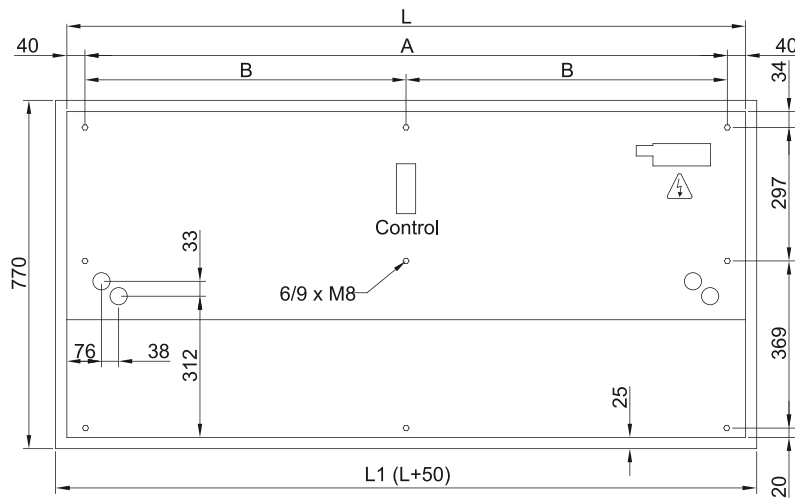

Μοντέλο	(m³/h)	(m)

RECM 2500 DX21-DA	3/4" - 3/8"	
RECM 2500 DX24-DA	3/4" - 3/8"	
RECG 1000 DX10-DA	5/8" - 3/8"	
RECG 1500 DX15-DA	5/8" - 3/8"	
RECG 1500 DX13-DA	5/8" - 3/8"	
RECG 2000 DX22-DA	3/4" - 3/8"	
RECG 2500 DX25-DA	3/4" - 3/8"	
RECG 2500 DX29-DA	7/8" - 1/2"	

Μοντέλο	(m³/h)	(m)

RECM 1000 VRV8-DA	5/8" - 3/8"	
RECM 1500 VRV12-DA	5/8" - 3/8"	
RECM 2000 VRV16-DA	5/8" - 3/8"	
RECM 2000 VRV19-DA	3/4" - 3/8"	
RECM 2500 VRV21-DA	3/4" - 3/8"	
RECM 2500 VRV24-DA	3/4" - 3/8"	
RECG 1000 VRV10-DA	5/8" - 3/8"	
RECG 1500 VRV13-DA	5/8" - 3/8"	
RECG 1500 VRV15-DA	5/8" - 3/8"	
RECG 2000 VRV20-DA	3/4" - 3/8"	
RECG 2000 VRV24-DA	3/4" - 3/8"	
RECG 2500 VRV25-DA	3/4" - 3/8"	
RECG 2500 VRV29-DA	7/8" - 3/8"	

ΔΙΑΤΑΞΕΙΣ

	L	L1	A	B
Recessed Windbox 1000	1000	1050	920	-
Recessed Windbox 1500	1500	1550	1420	710
Recessed Windbox 2000	2000	1550	1920	960
Recessed Windbox 2500	2500	2550	2420	1210