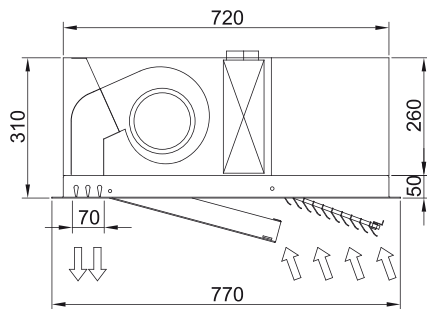

Μοντέλο	(m³/h)	(m)

RECM 2500 DX21-DA	3/4" - 3/8"	
RECM 2500 DX24-DA	3/4" - 3/8"	
RECG 1000 DX10-DA	5/8" - 3/8"	
RECG 1500 DX15-DA	5/8" - 3/8"	
RECG 1500 DX13-DA	5/8" - 3/8"	
RECG 2000 DX22-DA	3/4" - 3/8"	
RECG 2500 DX25-DA	3/4" - 3/8"	
RECG 2500 DX29-DA	7/8" - 1/2"	

Μοντέλο	(m³/h)	(m)

RECM 1000 VRV8-DA	5/8" - 3/8"	
RECM 1500 VRV12-DA	5/8" - 3/8"	
RECM 2000 VRV16-DA	5/8" - 3/8"	
RECM 2000 VRV19-DA	3/4" - 3/8"	
RECM 2500 VRV21-DA	3/4" - 3/8"	
RECM 2500 VRV24-DA	3/4" - 3/8"	
RECG 1000 VRV10-DA	5/8" - 3/8"	
RECG 1500 VRV13-DA	5/8" - 3/8"	
RECG 1500 VRV15-DA	5/8" - 3/8"	
RECG 2000 VRV20-DA	3/4" - 3/8"	
RECG 2000 VRV24-DA	3/4" - 3/8"	
RECG 2500 VRV25-DA	3/4" - 3/8"	
RECG 2500 VRV29-DA	7/8" - 3/8"	

ΔΙΑΤΑΞΕΙΣ

	L	L1	A	B
Recessed Windbox 1000	1000	1050	920	-
Recessed Windbox 1500	1500	1550	1420	710
Recessed Windbox 2000	2000	1550	1920	960
Recessed Windbox 2500	2500	2550	2420	1210