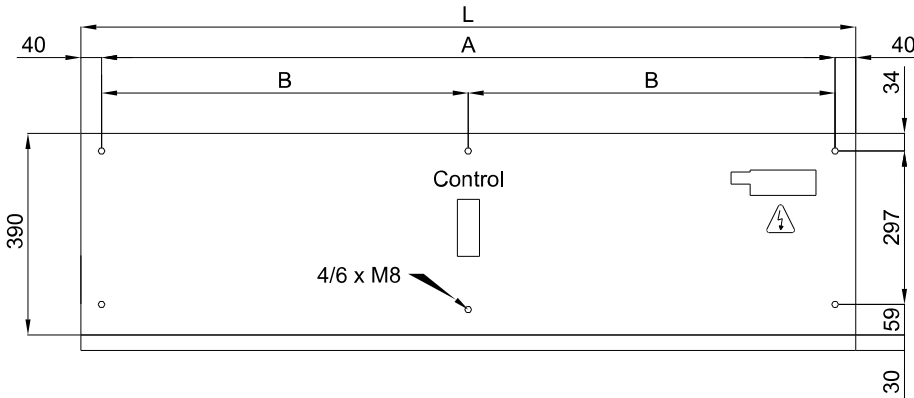

ΔΙΑΤΑΞΕΙΣ

View from the top / Vista superior